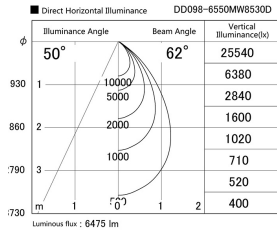

Item no. DD098-6550MW8530D

Series Name: Φ 150 Spark (Deep Cone)

| | |
|------------------|------------------------------|
| Installation | Recessed mount |
| Type | Φ 150 Spark (Deep Cone) |
| Fixture wattage | 65.3W |
| Beam angle | 50 deg |
| Color Temp. | 3000K |
| CRI | Ra>85 |
| Luminous | 6473 lm |
| Body | Die-cast aluminum alloy |
| Body finish | N/A |
| Trim finish | White |
| Reflector finish | Mirror |
| IP Rate | IP20 |
| Light source | COB module |
| Input Voltage | AC220~240V |
| Dimming Type | Non-Dimmable |
| Certificate | CE, CCC |
| Cut Hole | 150mm |

| Height (Weight) | Spot / Medium / Medium flood | Wide flood |
|-----------------|------------------------------|-------------|
| 65.3W | 177 (1.4kg) | |
| 48.5W | 177 (1.5kg) | |
| 44.3W | 157 (1.2kg) | |
| 33.8W | 168 (1.1kg) | 157 (1.1kg) |
| 30.3W | 168 (1.1kg) | 157 (1.1kg) |
| 23.0W | 138 (0.9kg) | 127 (0.9kg) |