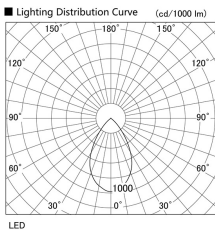

Item no. DD098-6550MW8530D

Series Name: Φ 150 Spark (Deep Cone)

| | |
|------------------|------------------------------|
| Installation | Recessed mount |
| Type | Φ 150 Spark (Deep Cone) |
| Fixture wattage | 65.3W |
| Beam angle | 50 deg |
| Color Temp. | 3000K |
| CRI | Ra>85 |
| Luminous | 6473 lm |
| Body | Die-cast aluminum alloy |
| Body finish | N/A |
| Trim finish | White |
| Reflector finish | Mirror |
| IP Rate | IP20 |
| Light source | COB module |
| Input Voltage | AC220~240V |
| Dimming Type | Non-Dimmable |
| Certificate | CE, CCC |
| Cut Hole | 150mm |

| Height (Weight) | Spot / Medium / Medium flood | Wide flood |
|-----------------|------------------------------|-------------|
| 65.3W | 177 (1.4kg) | |
| 48.5W | 177 (1.5kg) | |
| 44.3W | 157 (1.2kg) | |
| 33.8W | 168 (1.1kg) | 157 (1.1kg) |
| 30.3W | 168 (1.1kg) | 157 (1.1kg) |
| 23.0W | 138 (0.9kg) | 127 (0.9kg) |