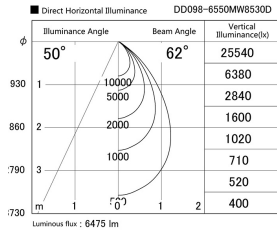

Item no. DD098-6550MW8530D

Series Name: Φ 150 Spark (Deep Cone)

Installation	Recessed mount
Type	
Fixture wattage	65.3W
Beam angle	50 deg
Color Temp.	3000K
CRI	Ra>85
Luminous	6473 lm
Body	Die-cast aluminum alloy
Body finish	N/A
Trim finish	White
Reflector finish	Mirror
IP Rate	IP20
Light source	COB module
Input Voltage	AC220~240V
Dimming Type	Non-Dimmable
Certificate	CE, CCC
Cut Hole	150mm

Height (Weight)	Spot / Medium / Medium flood	Wide flood
65.3W	177 (1.4kg)	
48.5W	177 (1.5kg)	
44.3W	157 (1.2kg)	
33.8W	168 (1.1kg)	157 (1.1kg)
30.3W	168 (1.1kg)	157 (1.1kg)
23.0W	138 (0.9kg)	127 (0.9kg)