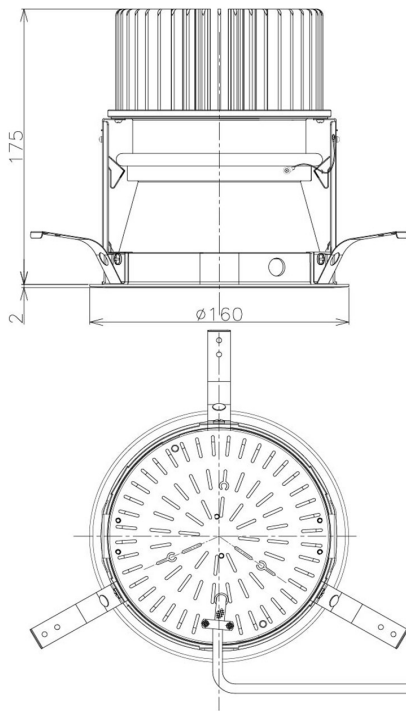

Item no. DD098-6550MW8530D

Series Name: Φ 150 Spark (Deep Cone)

Installation	Recessed mount
Type	
Fixture wattage	65.3W
Beam angle	50 deg
Color Temp.	3000K
CRI	Ra>85
Luminous	6473 lm
Body	Die-cast aluminum alloy
Body finish	N/A
Trim finish	White
Reflector finish	Mirror
IP Rate	IP20
Light source	COB module
Input Voltage	AC220~240V
Dimming Type	Non-Dimmable
Certificate	CE, CCC
Cut Hole	150mm

Height (Weight)	Spot / Medium / Medium flood	Wide flood
65.3W	177 (1.4kg)	
48.5W	177 (1.5kg)	
44.3W	157 (1.2kg)	
33.8W	168 (1.1kg)	157 (1.1kg)
30.3W	168 (1.1kg)	157 (1.1kg)
23.0W	138 (0.9kg)	127 (0.9kg)