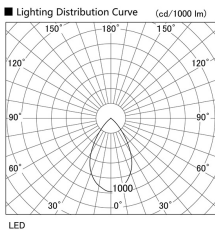

Item no. DD098-6550MW8530D

Series Name: Φ 150 Spark (Deep Cone)

Installation	Recessed mount
Type	
Fixture wattage	65.3W
Beam angle	50 deg
Color Temp.	3000K
CRI	Ra>85
Luminous	6473 lm
Body	Die-cast aluminum alloy
Body finish	N/A
Trim finish	White
Reflector finish	Mirror
IP Rate	IP20
Light source	COB module
Input Voltage	AC220~240V
Dimming Type	Non-Dimmable
Certificate	CE, CCC
Cut Hole	150mm

Height (Weight)	Spot / Medium / Medium flood	Wide flood
65.3W	177 (1.4kg)	
48.5W	177 (1.5kg)	
44.3W	157 (1.2kg)	
33.8W	168 (1.1kg)	157 (1.1kg)
30.3W	168 (1.1kg)	157 (1.1kg)
23.0W	138 (0.9kg)	127 (0.9kg)