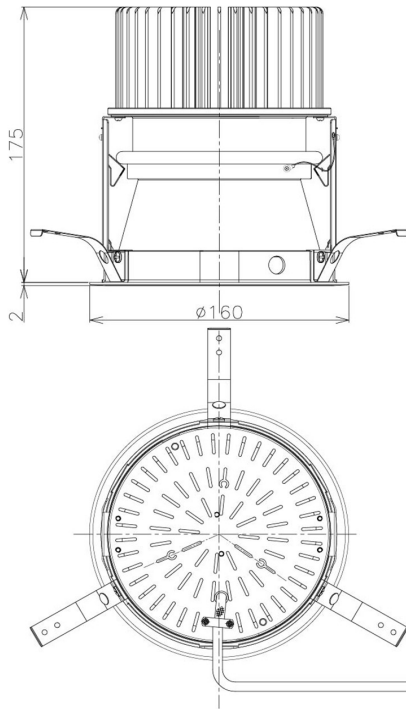

Item no. DD098-6550MW8530D

Series Name: Φ 150 Spark (Deep Cone)

| | |
|------------------|------------------------------|
| Installation | Recessed mount |
| Type | Φ 150 Spark (Deep Cone) |
| Fixture wattage | 65.3W |
| Beam angle | 50 deg |
| Color Temp. | 3000K |
| CRI | Ra>85 |
| Luminous | 6473 lm |
| Body | Die-cast aluminum alloy |
| Body finish | N/A |
| Trim finish | White |
| Reflector finish | Mirror |
| IP Rate | IP20 |
| Light source | COB module |
| Input Voltage | AC220~240V |
| Dimming Type | Non-Dimmable |
| Certificate | CE, CCC |
| Cut Hole | 150mm |

| Height (Weight) | Spot / Medium / Medium flood | Wide flood |
|-----------------|------------------------------|-------------|
| 65.3W | 177 (1.4kg) | |
| 48.5W | 177 (1.5kg) | |
| 44.3W | 157 (1.2kg) | |
| 33.8W | 168 (1.1kg) | 157 (1.1kg) |
| 30.3W | 168 (1.1kg) | 157 (1.1kg) |
| 23.0W | 138 (0.9kg) | 127 (0.9kg) |