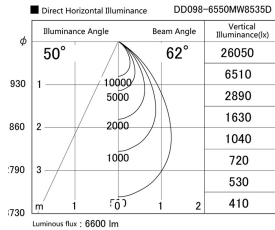

Item no. DD098-6550MW8535D

Series Name:  $\Phi$ 150 Spark (Deep Cone)

Installation	Recessed mount
Type	$\Phi$ 150 Spark (Deep Cone)
Fixture wattage	65.3W
Beam angle	50 deg
Color Temp.	3500K
CRI	Ra>85
Luminous	6602 lm
Body	Die-cast aluminum alloy
Body finish	N/A
Trim finish	White
Reflector finish	Mirror
IP Rate	IP20
Light source	COB module
Input Voltage	AC220~240V
Dimming Type	Non-Dimmable
Certificate	CE, CCC
Cut Hole	150mm

Height (Weight)	Spot / Medium / Medium flood	Wide flood
65.3W	177 (1.4kg)	
48.5W	177 (1.5kg)	
44.3W	157 (1.2kg)	
33.8W	168 (1.1kg)	157 (1.1kg)
30.3W	168 (1.1kg)	157 (1.1kg)
23.0W	138 (0.9kg)	127 (0.9kg)