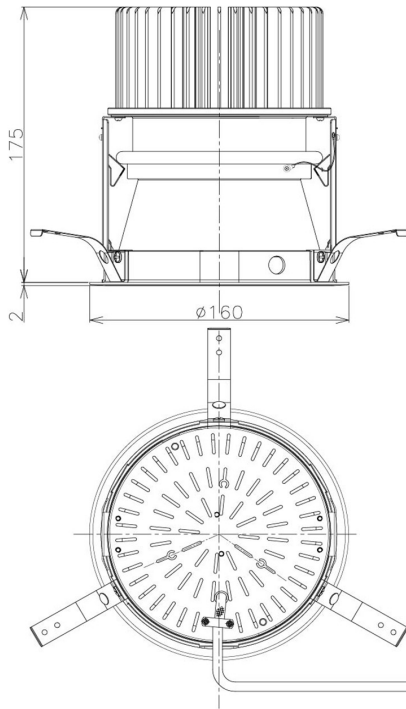

Item no. DD098-6550MW8535D

Series Name:  $\Phi$ 150 Spark (Deep Cone)

Installation	Recessed mount
Type	$\Phi$ 150 Spark (Deep Cone)
Fixture wattage	65.3W
Beam angle	50 deg
Color Temp.	3500K
CRI	Ra>85
Luminous	6602 lm
Body	Die-cast aluminum alloy
Body finish	N/A
Trim finish	White
Reflector finish	Mirror
IP Rate	IP20
Light source	COB module
Input Voltage	AC220~240V
Dimming Type	Non-Dimmable
Certificate	CE, CCC
Cut Hole	150mm

Height (Weight)	Spot / Medium / Medium flood	Wide flood
65.3W	177 (1.4kg)	
48.5W	177 (1.5kg)	
44.3W	157 (1.2kg)	
33.8W	168 (1.1kg)	157 (1.1kg)
30.3W	168 (1.1kg)	157 (1.1kg)
23.0W	138 (0.9kg)	127 (0.9kg)