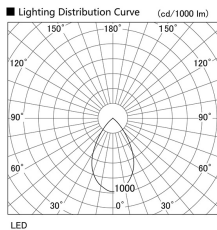

Item no. DD098-6550MW8535D

Series Name:  $\Phi$ 150 Spark (Deep Cone)

Installation	Recessed mount
Type	$\Phi$ 150 Spark (Deep Cone)
Fixture wattage	65.3W
Beam angle	50 deg
Color Temp.	3500K
CRI	Ra>85
Luminous	6602 lm
Body	Die-cast aluminum alloy
Body finish	N/A
Trim finish	White
Reflector finish	Mirror
IP Rate	IP20
Light source	COB module
Input Voltage	AC220~240V
Dimming Type	Non-Dimmable
Certificate	CE, CCC
Cut Hole	150mm

Height (Weight)	Spot / Medium / Medium flood	Wide flood
65.3W	177 (1.4kg)	
48.5W	177 (1.5kg)	
44.3W	157 (1.2kg)	
33.8W	168 (1.1kg)	157 (1.1kg)
30.3W	168 (1.1kg)	157 (1.1kg)
23.0W	138 (0.9kg)	127 (0.9kg)