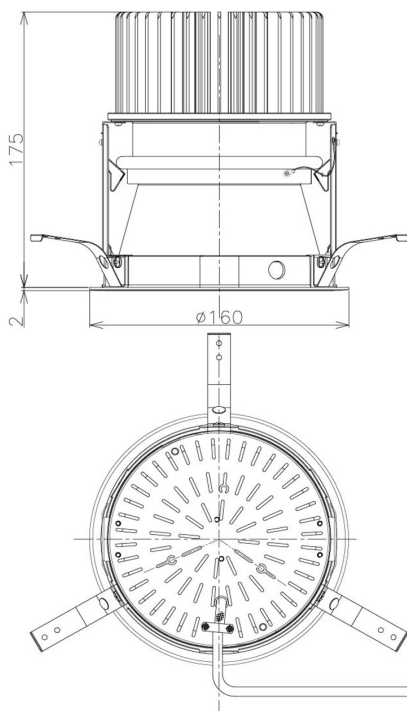

Item no. DD098-6550WW8527D

Series Name: Φ 150 Spark (Deep Cone)

White Reflector

Installation	Recessed mount
Type	
Fixture wattage	65.3W
Beam angle	65 deg
Color Temp.	2700K
CRI	Ra>85
Luminous	5440 lm
Body	Die-cast aluminum alloy
Body finish	N/A
Trim finish	White
Reflector finish	White
IP Rate	IP20
Light source	COB module
Input Voltage	AC220~240V
Dimming Type	Non-Dimmable
Certificate	CE, CCC
Cut Hole	150mm

Height (Weight)	Spot / Medium / Medium flood	Wide flood
65.3W	177 (1.4kg)	
48.5W	177 (1.5kg)	
44.3W	157 (1.2kg)	
33.8W	168 (1.1kg)	157 (1.1kg)
30.3W	168 (1.1kg)	157 (1.1kg)
23.0W	138 (0.9kg)	127 (0.9kg)