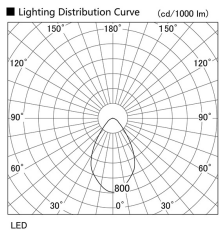

Item no. DD098-6550WW8527D

Series Name: Φ 150 Spark (Deep Cone)

White Reflector

Installation	Recessed mount
Type	Φ 150 Spark (Deep Cone)
Fixture wattage	65.3W
Beam angle	65 deg
Color Temp.	2700K
CRI	Ra>85
Luminous	5440 lm
Body	Die-cast aluminum alloy
Body finish	N/A
Trim finish	White
Reflector finish	White
IP Rate	IP20
Light source	COB module
Input Voltage	AC220~240V
Dimming Type	Non-Dimmable
Certificate	CE, CCC
Cut Hole	150mm

Height (Weight)	Spot / Medium / Medium flood	Wide flood
65.3W	177 (1.4kg)	
48.5W	177 (1.5kg)	
44.3W	157 (1.2kg)	
33.8W	168 (1.1kg)	157 (1.1kg)
30.3W	168 (1.1kg)	157 (1.1kg)
23.0W	138 (0.9kg)	127 (0.9kg)