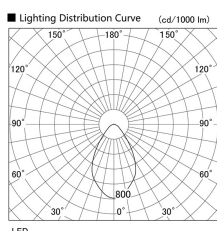

Item no. DD098-6550WW8527D

Series Name: Φ 150 Spark (Deep Cone)

White Reflector

Installation	Recessed mount
Type	
Fixture wattage	65.3W
Beam angle	65 deg
Color Temp.	2700K
CRI	Ra>85
Luminous	5440 lm
Body	Die-cast aluminum alloy
Body finish	N/A
Trim finish	White
Reflector finish	White
IP Rate	IP20
Light source	COB module
Input Voltage	AC220~240V
Dimming Type	Non-Dimmable
Certificate	CE, CCC
Cut Hole	150mm

Height (Weight)	Spot / Medium / Medium flood	Wide flood
65.3W	177 (1.4kg)	
48.5W	177 (1.5kg)	
44.3W	157 (1.2kg)	
33.8W	168 (1.1kg)	157 (1.1kg)
30.3W	168 (1.1kg)	157 (1.1kg)
23.0W	138 (0.9kg)	127 (0.9kg)