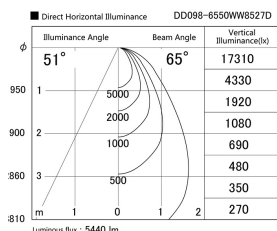

Item no. DD098-6550WW8527D

Series Name: Φ 150 Spark (Deep Cone)

White Reflector

Installation	Recessed mount
Type	
Fixture wattage	65.3W
Beam angle	65 deg
Color Temp.	2700K
CRI	Ra>85
Luminous	5440 lm
Body	Die-cast aluminum alloy
Body finish	N/A
Trim finish	White
Reflector finish	White
IP Rate	IP20
Light source	COB module
Input Voltage	AC220~240V
Dimming Type	Non-Dimmable
Certificate	CE, CCC
Cut Hole	150mm

Height (Weight)	Spot / Medium / Medium flood	Wide flood
65.3W	177 (1.4kg)	
48.5W	177 (1.5kg)	
44.3W	157 (1.2kg)	
33.8W	168 (1.1kg)	157 (1.1kg)
30.3W	168 (1.1kg)	157 (1.1kg)
23.0W	138 (0.9kg)	127 (0.9kg)