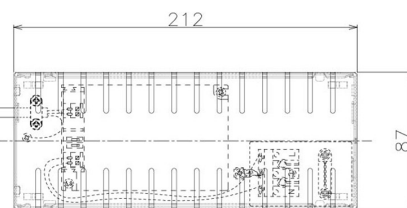

Item no. DD098-6550WW8527D

Series Name: Φ 150 Spark (Deep Cone)

White Reflector

Installation	Recessed mount
Type	Φ 150 Spark (Deep Cone)
Fixture wattage	65.3W
Beam angle	65 deg
Color Temp.	2700K
CRI	Ra>85
Luminous	5440 lm
Body	Die-cast aluminum alloy
Body finish	N/A
Trim finish	White
Reflector finish	White
IP Rate	IP20
Light source	COB module
Input Voltage	AC220~240V
Dimming Type	Non-Dimmable
Certificate	CE, CCC
Cut Hole	150mm

Height (Weight)	Spot / Medium / Medium flood	Wide flood
65.3W	177 (1.4kg)	
48.5W	177 (1.5kg)	
44.3W	157 (1.2kg)	
33.8W	168 (1.1kg)	157 (1.1kg)
30.3W	168 (1.1kg)	157 (1.1kg)
23.0W	138 (0.9kg)	127 (0.9kg)