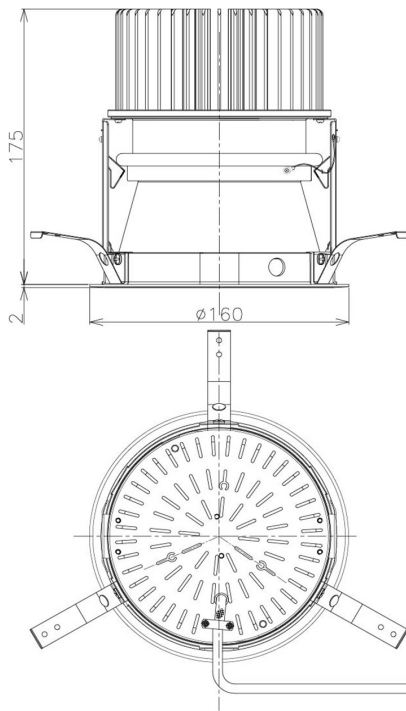

Item no. DD098-6550WW8527D

Series Name: Φ 150 Spark (Deep Cone)

White Reflector

Installation	Recessed mount
Type	Φ 150 Spark (Deep Cone)
Fixture wattage	65.3W
Beam angle	65 deg
Color Temp.	2700K
CRI	Ra>85
Luminous	5440 lm
Body	Die-cast aluminum alloy
Body finish	N/A
Trim finish	White
Reflector finish	White
IP Rate	IP20
Light source	COB module
Input Voltage	AC220~240V
Dimming Type	Non-Dimmable
Certificate	CE, CCC
Cut Hole	150mm

Height (Weight)	Spot / Medium / Medium flood	Wide flood
65.3W	177 (1.4kg)	
48.5W	177 (1.5kg)	
44.3W	157 (1.2kg)	
33.8W	168 (1.1kg)	157 (1.1kg)
30.3W	168 (1.1kg)	157 (1.1kg)
23.0W	138 (0.9kg)	127 (0.9kg)