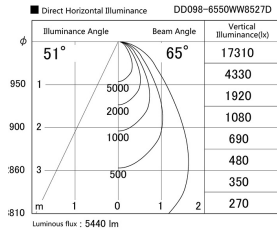

Item no. DD098-6550WW8527D

Series Name: Φ 150 Spark (Deep Cone)

White Reflector

Installation	Recessed mount
Type	Φ 150 Spark (Deep Cone)
Fixture wattage	65.3W
Beam angle	65 deg
Color Temp.	2700K
CRI	Ra>85
Luminous	5440 lm
Body	Die-cast aluminum alloy
Body finish	N/A
Trim finish	White
Reflector finish	White
IP Rate	IP20
Light source	COB module
Input Voltage	AC220~240V
Dimming Type	Non-Dimmable
Certificate	CE, CCC
Cut Hole	150mm

Height (Weight)	Spot / Medium / Medium flood	Wide flood
65.3W	177 (1.4kg)	
48.5W	177 (1.5kg)	
44.3W	157 (1.2kg)	
33.8W	168 (1.1kg)	157 (1.1kg)
30.3W	168 (1.1kg)	157 (1.1kg)
23.0W	138 (0.9kg)	127 (0.9kg)