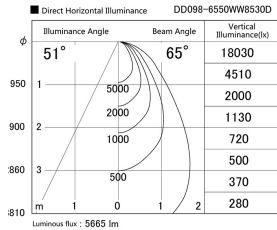

Item no. DD098-6550WW8530D

Series Name:  $\Phi$ 150 Spark (Deep Cone)

White Reflector

Installation	Recessed mount
Type	$\Phi$ 150 Spark (Deep Cone)
Fixture wattage	65.3W
Beam angle	65 deg
Color Temp.	3000K
CRI	Ra>85
Luminous	5666 lm
Body	Die-cast aluminum alloy
Body finish	N/A
Trim finish	White
Reflector finish	White
IP Rate	IP20
Light source	COB module
Input Voltage	AC220~240V
Dimming Type	Non-Dimmable
Certificate	CE, CCC
Cut Hole	150mm

Height (Weight)	Spot / Medium / Medium flood	Wide flood
65.3W	177 (1.4kg)	
48.5W	177 (1.5kg)	
44.3W	157 (1.2kg)	
33.8W	168 (1.1kg)	157 (1.1kg)
30.3W	168 (1.1kg)	157 (1.1kg)
23.0W	138 (0.9kg)	127 (0.9kg)