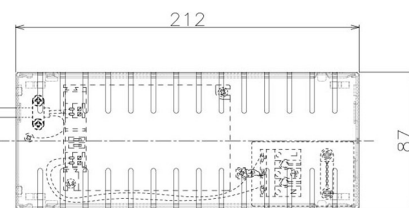

Item no. DD098-6550WW8530D

Series Name:  $\Phi$ 150 Spark (Deep Cone)

White Reflector

Installation	Recessed mount
Type	$\Phi$ 150 Spark (Deep Cone)
Fixture wattage	65.3W
Beam angle	65 deg
Color Temp.	3000K
CRI	Ra>85
Luminous	5666 lm
Body	Die-cast aluminum alloy
Body finish	N/A
Trim finish	White
Reflector finish	White
IP Rate	IP20
Light source	COB module
Input Voltage	AC220~240V
Dimming Type	Non-Dimmable
Certificate	CE, CCC
Cut Hole	150mm

Height (Weight)	Spot / Medium / Medium flood	Wide flood
65.3W	177 (1.4kg)	
48.5W	177 (1.5kg)	
44.3W	157 (1.2kg)	
33.8W	168 (1.1kg)	157 (1.1kg)
30.3W	168 (1.1kg)	157 (1.1kg)
23.0W	138 (0.9kg)	127 (0.9kg)