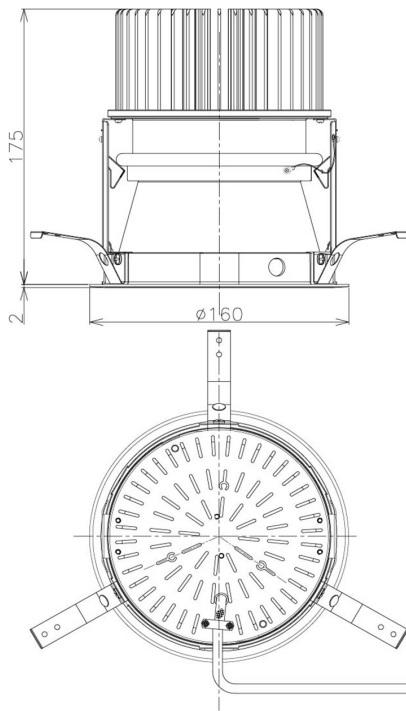

Item no. DD098-6550WW8530D

Series Name:  $\Phi$ 150 Spark (Deep Cone)

White Reflector

Installation	Recessed mount
Type	$\Phi$ 150 Spark (Deep Cone)
Fixture wattage	65.3W
Beam angle	65 deg
Color Temp.	3000K
CRI	Ra>85
Luminous	5666 lm
Body	Die-cast aluminum alloy
Body finish	N/A
Trim finish	White
Reflector finish	White
IP Rate	IP20
Light source	COB module
Input Voltage	AC220~240V
Dimming Type	Non-Dimmable
Certificate	CE, CCC
Cut Hole	150mm

Height (Weight)	Spot / Medium / Medium flood	Wide flood
65.3W	177 (1.4kg)	
48.5W	177 (1.5kg)	
44.3W	157 (1.2kg)	
33.8W	168 (1.1kg)	157 (1.1kg)
30.3W	168 (1.1kg)	157 (1.1kg)
23.0W	138 (0.9kg)	127 (0.9kg)