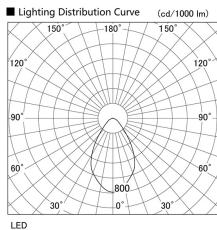

Item no. DD098-6550WW8530D

Series Name:  $\Phi$ 150 Spark (Deep Cone)

White Reflector

Installation	Recessed mount
Type	$\Phi$ 150 Spark (Deep Cone)
Fixture wattage	65.3W
Beam angle	65 deg
Color Temp.	3000K
CRI	Ra>85
Luminous	5666 lm
Body	Die-cast aluminum alloy
Body finish	N/A
Trim finish	White
Reflector finish	White
IP Rate	IP20
Light source	COB module
Input Voltage	AC220~240V
Dimming Type	Non-Dimmable
Certificate	CE, CCC
Cut Hole	150mm

Height (Weight)	Spot / Medium / Medium flood	Wide flood
65.3W	177 (1.4kg)	
48.5W	177 (1.5kg)	
44.3W	157 (1.2kg)	
33.8W	168 (1.1kg)	157 (1.1kg)
30.3W	168 (1.1kg)	157 (1.1kg)
23.0W	138 (0.9kg)	127 (0.9kg)