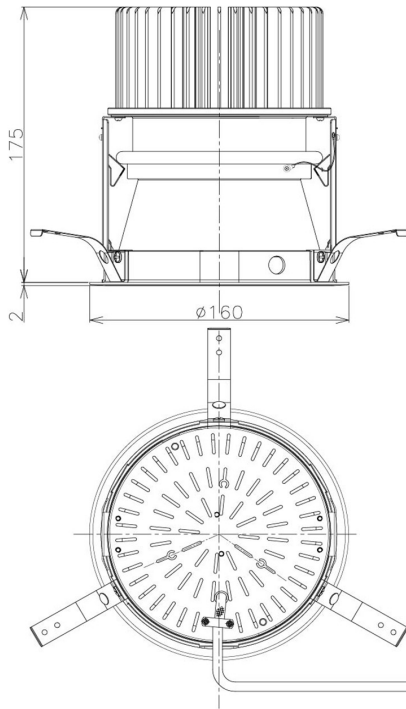

Item no. DD098-6550WW9027D

Series Name: Φ 150 Spark (Deep Cone)

Installation	Recessed mount
Type	Φ 150 Spark (Deep Cone)
Fixture wattage	65.3W
Beam angle	60 deg
Color Temp.	2700K
CRI	Ra>90
Luminous	4946 lm
Body	Die-cast aluminum alloy
Body finish	N/A
Trim finish	White
Reflector finish	Mirror
IP Rate	IP20
Light source	COB module
Input Voltage	AC220~240V
Dimming Type	Non-Dimmable
Certificate	CE, CCC
Cut Hole	150mm

Height (Weight)	Spot / Medium / Medium flood	Wide flood
65.3W	177 (1.4kg)	
48.5W	177 (1.5kg)	
44.3W	157 (1.2kg)	
33.8W	168 (1.1kg)	157 (1.1kg)
30.3W	168 (1.1kg)	157 (1.1kg)
23.0W	138 (0.9kg)	127 (0.9kg)