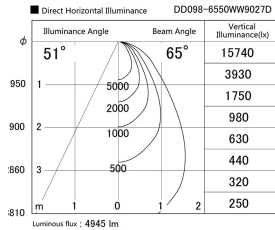

Item no. DD098-6550WW9027D

Series Name: Φ 150 Spark (Deep Cone)

Installation	Recessed mount
Type	Φ 150 Spark (Deep Cone)
Fixture wattage	65.3W
Beam angle	60 deg
Color Temp.	2700K
CRI	Ra>90
Luminous	4946 lm
Body	Die-cast aluminum alloy
Body finish	N/A
Trim finish	White
Reflector finish	Mirror
IP Rate	IP20
Light source	COB module
Input Voltage	AC220~240V
Dimming Type	Non-Dimmable
Certificate	CE, CCC
Cut Hole	150mm

Height (Weight)	Spot / Medium / Medium flood	Wide flood
65.3W	177 (1.4kg)	
48.5W	177 (1.5kg)	
44.3W	157 (1.2kg)	
33.8W	168 (1.1kg)	157 (1.1kg)
30.3W	168 (1.1kg)	157 (1.1kg)
23.0W	138 (0.9kg)	127 (0.9kg)