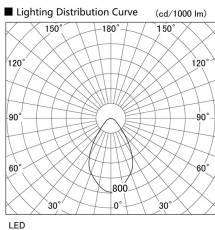

Item no. DD098-6550WW9027D

Series Name: Φ 150 Spark (Deep Cone)

Installation	Recessed mount
Type	Φ 150 Spark (Deep Cone)
Fixture wattage	65.3W
Beam angle	60 deg
Color Temp.	2700K
CRI	Ra>90
Luminous	4946 lm
Body	Die-cast aluminum alloy
Body finish	N/A
Trim finish	White
Reflector finish	Mirror
IP Rate	IP20
Light source	COB module
Input Voltage	AC220~240V
Dimming Type	Non-Dimmable
Certificate	CE, CCC
Cut Hole	150mm

Height (Weight)	Spot / Medium / Medium flood	Wide flood
65.3W	177 (1.4kg)	
48.5W	177 (1.5kg)	
44.3W	157 (1.2kg)	
33.8W	168 (1.1kg)	157 (1.1kg)
30.3W	168 (1.1kg)	157 (1.1kg)
23.0W	138 (0.9kg)	127 (0.9kg)