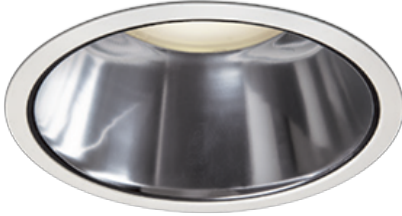

Item no. DD098-6550WW9035D

Series Name: Φ 150 Spark (Deep Cone)

Installation	Recessed mount
Type	
Fixture wattage	65.3W
Beam angle	60 deg
Color Temp.	3500K
CRI	Ra>90
Luminous	5255 lm
Body	Die-cast aluminum alloy
Body finish	N/A
Trim finish	White
Reflector finish	Mirror
IP Rate	IP20
Light source	COB module
Input Voltage	AC220~240V
Dimming Type	Non-Dimmable
Certificate	CE, CCC
Cut Hole	150mm

Height (Weight)	Spot / Medium / Medium flood	Wide flood
65.3W	177 (1.4kg)	
48.5W	177 (1.5kg)	
44.3W	157 (1.2kg)	
33.8W	168 (1.1kg)	157 (1.1kg)
30.3W	168 (1.1kg)	157 (1.1kg)
23.0W	138 (0.9kg)	127 (0.9kg)