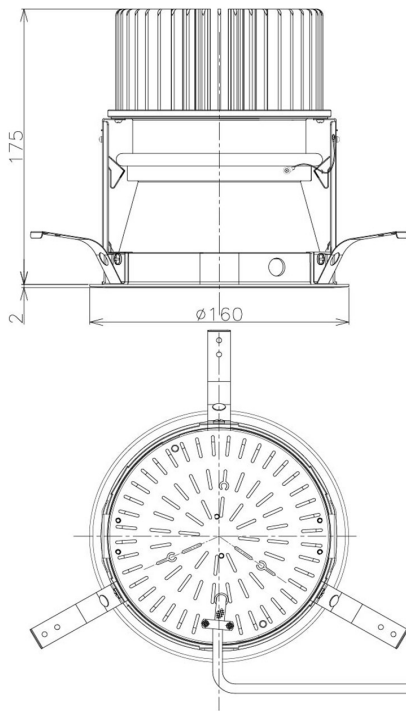

Item no. DD098-6550WW9035D

Series Name: Φ 150 Spark (Deep Cone)

Installation	Recessed mount
Type	
Fixture wattage	65.3W
Beam angle	60 deg
Color Temp.	3500K
CRI	Ra>90
Luminous	5255 lm
Body	Die-cast aluminum alloy
Body finish	N/A
Trim finish	White
Reflector finish	Mirror
IP Rate	IP20
Light source	COB module
Input Voltage	AC220~240V
Dimming Type	Non-Dimmable
Certificate	CE, CCC
Cut Hole	150mm

Height (Weight)	Spot / Medium / Medium flood	Wide flood
65.3W	177 (1.4kg)	
48.5W	177 (1.5kg)	
44.3W	157 (1.2kg)	
33.8W	168 (1.1kg)	157 (1.1kg)
30.3W	168 (1.1kg)	157 (1.1kg)
23.0W	138 (0.9kg)	127 (0.9kg)