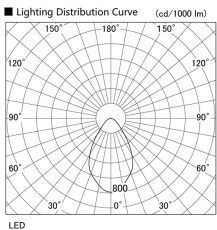

Item no. DD098-6550WW9035D

Series Name: Φ 150 Spark (Deep Cone)

Installation	Recessed mount
Type	
Fixture wattage	65.3W
Beam angle	60 deg
Color Temp.	3500K
CRI	Ra>90
Luminous	5255 lm
Body	Die-cast aluminum alloy
Body finish	N/A
Trim finish	White
Reflector finish	Mirror
IP Rate	IP20
Light source	COB module
Input Voltage	AC220~240V
Dimming Type	Non-Dimmable
Certificate	CE, CCC
Cut Hole	150mm

Height (Weight)	Spot / Medium / Medium flood	Wide flood
65.3W	177 (1.4kg)	
48.5W	177 (1.5kg)	
44.3W	157 (1.2kg)	
33.8W	168 (1.1kg)	157 (1.1kg)
30.3W	168 (1.1kg)	157 (1.1kg)
23.0W	138 (0.9kg)	127 (0.9kg)