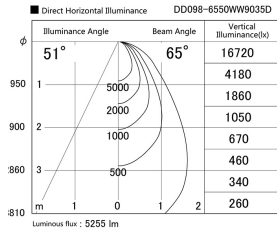

Item no. DD098-6550WW9035D

Series Name: Φ 150 Spark (Deep Cone)

Installation	Recessed mount
Type	
Fixture wattage	65.3W
Beam angle	60 deg
Color Temp.	3500K
CRI	Ra>90
Luminous	5255 lm
Body	Die-cast aluminum alloy
Body finish	N/A
Trim finish	White
Reflector finish	Mirror
IP Rate	IP20
Light source	COB module
Input Voltage	AC220~240V
Dimming Type	Non-Dimmable
Certificate	CE, CCC
Cut Hole	150mm

Height (Weight)	Spot / Medium / Medium flood	Wide flood
65.3W	177 (1.4kg)	
48.5W	177 (1.5kg)	
44.3W	157 (1.2kg)	
33.8W	168 (1.1kg)	157 (1.1kg)
30.3W	168 (1.1kg)	157 (1.1kg)
23.0W	138 (0.9kg)	127 (0.9kg)