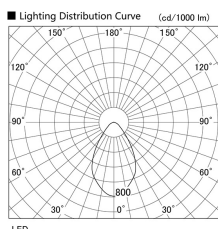

Item no. DD098-6550WW9040D

Series Name: Φ 150 Spark (Deep Cone)

Installation	Recessed mount
Type	
Fixture wattage	65.3W
Beam angle	60 deg
Color Temp.	4000K
CRI	Ra>90
Luminous	5307 lm
Body	Die-cast aluminum alloy
Body finish	N/A
Trim finish	White
Reflector finish	Mirror
IP Rate	IP20
Light source	COB module
Input Voltage	AC220~240V
Dimming Type	Non-Dimmable
Certificate	CE, CCC
Cut Hole	150mm

Height (Weight)	Spot / Medium / Medium flood	Wide flood
65.3W	177 (1.4kg)	
48.5W	177 (1.5kg)	
44.3W	157 (1.2kg)	
33.8W	168 (1.1kg)	157 (1.1kg)
30.3W	168 (1.1kg)	157 (1.1kg)
23.0W	138 (0.9kg)	127 (0.9kg)