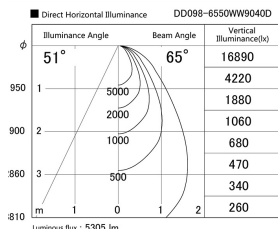

Item no. DD098-6550WW9040D

Series Name: Φ 150 Spark (Deep Cone)

Installation	Recessed mount
Type	
Fixture wattage	65.3W
Beam angle	60 deg
Color Temp.	4000K
CRI	Ra>90
Luminous	5307 lm
Body	Die-cast aluminum alloy
Body finish	N/A
Trim finish	White
Reflector finish	Mirror
IP Rate	IP20
Light source	COB module
Input Voltage	AC220~240V
Dimming Type	Non-Dimmable
Certificate	CE, CCC
Cut Hole	150mm

Height (Weight)	Spot / Medium / Medium flood	Wide flood
65.3W	177 (1.4kg)	
48.5W	177 (1.5kg)	
44.3W	157 (1.2kg)	
33.8W	168 (1.1kg)	157 (1.1kg)
30.3W	168 (1.1kg)	157 (1.1kg)
23.0W	138 (0.9kg)	127 (0.9kg)