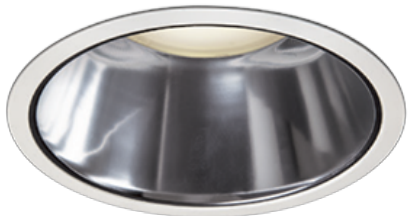

Item no. DD098-6550WW9040D

Series Name: Φ 150 Spark (Deep Cone)

Installation	Recessed mount
Type	
Fixture wattage	65.3W
Beam angle	60 deg
Color Temp.	4000K
CRI	Ra>90
Luminous	5307 lm
Body	Die-cast aluminum alloy
Body finish	N/A
Trim finish	White
Reflector finish	Mirror
IP Rate	IP20
Light source	COB module
Input Voltage	AC220~240V
Dimming Type	Non-Dimmable
Certificate	CE, CCC
Cut Hole	150mm

Height (Weight)	Spot / Medium / Medium flood	Wide flood
65.3W	177 (1.4kg)	
48.5W	177 (1.5kg)	
44.3W	157 (1.2kg)	
33.8W	168 (1.1kg)	157 (1.1kg)
30.3W	168 (1.1kg)	157 (1.1kg)
23.0W	138 (0.9kg)	127 (0.9kg)