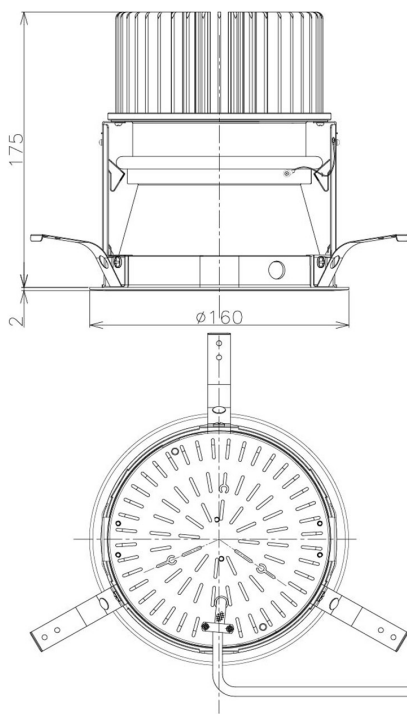

Item no. DD098-6550WW9040D

Series Name: Φ 150 Spark (Deep Cone)

Installation	Recessed mount
Type	
Fixture wattage	65.3W
Beam angle	60 deg
Color Temp.	4000K
CRI	Ra>90
Luminous	5307 lm
Body	Die-cast aluminum alloy
Body finish	N/A
Trim finish	White
Reflector finish	Mirror
IP Rate	IP20
Light source	COB module
Input Voltage	AC220~240V
Dimming Type	Non-Dimmable
Certificate	CE, CCC
Cut Hole	150mm

Height (Weight)	Spot / Medium / Medium flood	Wide flood
65.3W	177 (1.4kg)	
48.5W	177 (1.5kg)	
44.3W	157 (1.2kg)	
33.8W	168 (1.1kg)	157 (1.1kg)
30.3W	168 (1.1kg)	157 (1.1kg)
23.0W	138 (0.9kg)	127 (0.9kg)