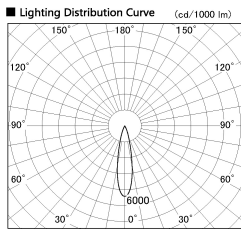

Item no. DD087-1220W27-DM

Series Name: Cledy Micro Pull-out (DD087)

DISCONTINUED

Installation	Recessed		
Type	Cledy	Micro	Pull-out (DD087)
Fixture wattage	8.5W		
Beam angle	20 deg		
Color Temp.	2700K		
CRI	Ra>80		
Luminous	603 lm		
Body	Die-cast aluminum alloy		
Body finish	White		
Trim finish	White		
Reflector finish	N/A		
IP Rate	IP20		
Light source	COB module		
Input Voltage	AC220~240V		
Dimming Type	Dimmable		
Certificate	CE, CCC		
Cut Hole	60		