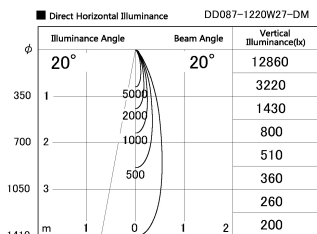

Item no. DD087-1220W27-DM

Series Name: Cledy Micro Pull-out (DD087)

**DISCONTINUED**

Installation	Recessed		
Type	Cledy	Micro	Pull-out (DD087)
Fixture wattage	8.5W		
Beam angle	20 deg		
Color Temp.	2700K		
CRI	Ra>80		
Luminous	603 lm		
Body	Die-cast aluminum alloy		
Body finish	White		
Trim finish	White		
Reflector finish	N/A		
IP Rate	IP20		
Light source	COB module		
Input Voltage	AC220~240V		
Dimming Type	Dimmable		
Certificate	CE, CCC		
Cut Hole	60		