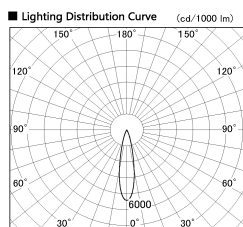

Item no. DD087-1220W27-DM

Series Name: Cledy Micro Pull-out (DD087)

**DISCONTINUED**

■ Direct Horizontal Illuminance DD087-1220W27-DM

φ	Illuminance Angle	Beam Angle	Vertical Illuminance (lx)
350	20°	20°	12860
700			3220
1050			1430
1410			800
			510
			360
			260
			200

Installation	Recessed
Type	
Fixture wattage	8.5W
Beam angle	20 deg
Color Temp.	2700K
CRI	Ra>80
Luminous	603 lm
Body	Die-cast aluminum alloy
Body finish	White
Trim finish	White
Reflector finish	N/A
IP Rate	IP20
Light source	COB module
Input Voltage	AC220~240V
Dimming Type	Dimmable
Certificate	CE, CCC
Cut Hole	60