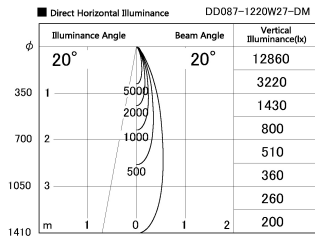

Item no. DD087-1220W27-DM

Series Name: Cledy Micro Pull-out (DD087)

DISCONTINUED

Installation	Recessed		
Type	Cledy	Micro	Pull-out (DD087)
Fixture wattage	8.5W		
Beam angle	20 deg		
Color Temp.	2700K		
CRI	Ra>80		
Luminous	603 lm		
Body	Die-cast aluminum alloy		
Body finish	White		
Trim finish	White		
Reflector finish	N/A		
IP Rate	IP20		
Light source	COB module		
Input Voltage	AC220~240V		
Dimming Type	Dimmable		
Certificate	CE, CCC		
Cut Hole	60		