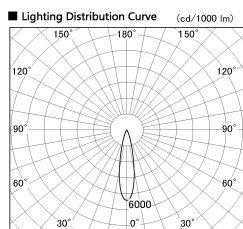

Item no. DD087-1220W27-DM

Series Name: Cledy Micro Pull-out (DD087)

**DISCONTINUED**

Installation	Recessed		
Type	Cledy	Micro	Pull-out (DD087)
Fixture wattage	8.5W		
Beam angle	20 deg		
Color Temp.	2700K		
CRI	Ra>80		
Luminous	603 lm		
Body	Die-cast aluminum alloy		
Body finish	White		
Trim finish	White		
Reflector finish	N/A		
IP Rate	IP20		
Light source	COB module		
Input Voltage	AC220~240V		
Dimming Type	Dimmable		
Certificate	CE, CCC		
Cut Hole	60		