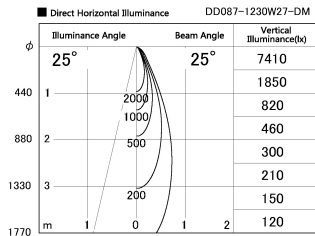

Item no. DD087-1230W27-DM

Series Name: Cledy Micro Pull-out (DD087)

**DISCONTINUED**

Installation	Recessed
Type	
Fixture wattage	8.5W
Beam angle	25 deg
Color Temp.	2700K
CRI	Ra>80
Luminous	483 lm
Body	Die-cast aluminum alloy
Body finish	White
Trim finish	White
Reflector finish	N/A
IP Rate	IP20
Light source	COB module
Input Voltage	AC220~240V
Dimming Type	Dimmable
Certificate	CE, CCC
Cut Hole	60