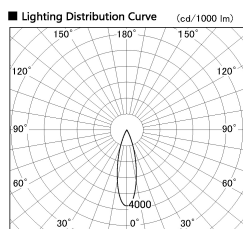

Item no. DD087-1230W27-DM

Series Name: Cledy Micro Pull-out (DD087)

DISCONTINUED

Installation	Recessed
Type	Cledy Micro Pull-out (DD087)
Fixture wattage	8.5W
Beam angle	25 deg
Color Temp.	2700K
CRI	Ra>80
Luminous	483 lm
Body	Die-cast aluminum alloy
Body finish	White
Trim finish	White
Reflector finish	N/A
IP Rate	IP20
Light source	COB module
Input Voltage	AC220~240V
Dimming Type	Dimmable
Certificate	CE, CCC
Cut Hole	60