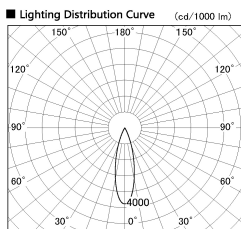

Item no. DD087-1230W27-DM

Series Name: Cledy Micro Pull-out (DD087)

**DISCONTINUED**

Installation	Recessed
Type	
Fixture wattage	8.5W
Beam angle	25 deg
Color Temp.	2700K
CRI	Ra>80
Luminous	483 lm
Body	Die-cast aluminum alloy
Body finish	White
Trim finish	White
Reflector finish	N/A
IP Rate	IP20
Light source	COB module
Input Voltage	AC220~240V
Dimming Type	Dimmable
Certificate	CE, CCC
Cut Hole	60