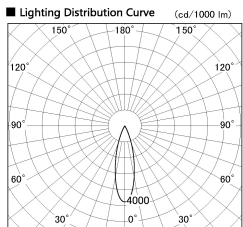

Item no. DD087-1230W27-DM

Series Name: Cledy Micro Pull-out (DD087)

**DISCONTINUED**

Installation	Recessed
Type	Cledy Micro Pull-out (DD087)
Fixture wattage	8.5W
Beam angle	25 deg
Color Temp.	2700K
CRI	Ra>80
Luminous	483 lm
Body	Die-cast aluminum alloy
Body finish	White
Trim finish	White
Reflector finish	N/A
IP Rate	IP20
Light source	COB module
Input Voltage	AC220~240V
Dimming Type	Dimmable
Certificate	CE, CCC
Cut Hole	60