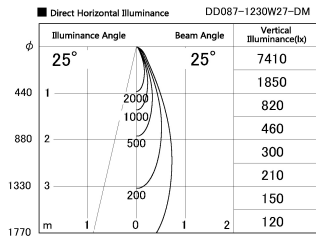

Item no. DD087-1230W27-DM

Series Name: Cledy Micro Pull-out (DD087)

**DISCONTINUED**

Installation	Recessed
Type	Cledy Micro Pull-out (DD087)
Fixture wattage	8.5W
Beam angle	25 deg
Color Temp.	2700K
CRI	Ra>80
Luminous	483 lm
Body	Die-cast aluminum alloy
Body finish	White
Trim finish	White
Reflector finish	N/A
IP Rate	IP20
Light source	COB module
Input Voltage	AC220~240V
Dimming Type	Dimmable
Certificate	CE, CCC
Cut Hole	60