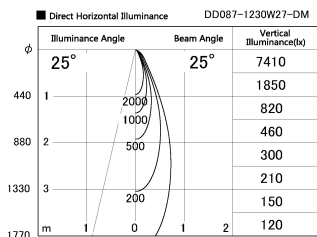

Item no. DD087-1230W27-DM

Series Name: Cledy Micro Pull-out (DD087)

DISCONTINUED

Installation	Recessed
Type	Cledy Micro Pull-out (DD087)
Fixture wattage	8.5W
Beam angle	25 deg
Color Temp.	2700K
CRI	Ra>80
Luminous	483 lm
Body	Die-cast aluminum alloy
Body finish	White
Trim finish	White
Reflector finish	N/A
IP Rate	IP20
Light source	COB module
Input Voltage	AC220~240V
Dimming Type	Dimmable
Certificate	CE, CCC
Cut Hole	60