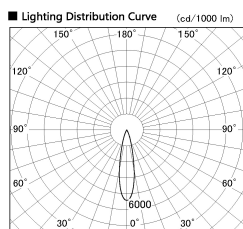

Item no. DD087-1220W30-DM

Series Name: Cledy Micro Pull-out (DD087)

DISCONTINUED

Beam Angle	Vertical Illuminance (lx)
20°	13550
1	3390
1510	
2	850
540	
3	380
280	
1410	210

Installation	Recessed
Type	Cledy Micro Pull-out (DD087)
Fixture wattage	8.5W
Beam angle	20 deg
Color Temp.	3000K
CRI	Ra>80
Luminous	635 lm
Body	Die-cast aluminum alloy
Body finish	White
Trim finish	White
Reflector finish	N/A
IP Rate	IP20
Light source	COB module
Input Voltage	AC220~240V
Dimming Type	Dimmable
Certificate	CE, CCC
Cut Hole	60