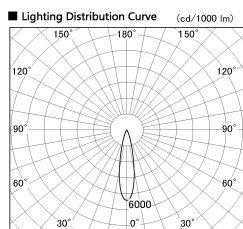

Item no. DD087-1220W30-DM

Series Name: Cledy Micro Pull-out (DD087)

**DISCONTINUED**

Installation	Recessed		
Type	Cledy	Micro	Pull-out (DD087)
Fixture wattage	8.5W		
Beam angle	20 deg		
Color Temp.	3000K		
CRI	Ra>80		
Luminous	635 lm		
Body	Die-cast aluminum alloy		
Body finish	White		
Trim finish	White		
Reflector finish	N/A		
IP Rate	IP20		
Light source	COB module		
Input Voltage	AC220~240V		
Dimming Type	Dimmable		
Certificate	CE, CCC		
Cut Hole	60		