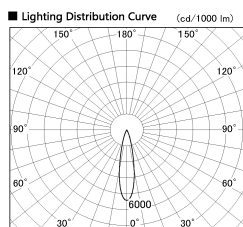

Item no. DD087-1220W30-DM

Series Name: Cledy Micro Pull-out (DD087)

DISCONTINUED

■ Direct Horizontal Illuminance DD087-1220W30-DM

φ	Illuminance Angle	Beam Angle	Vertical Illuminance (lx)
350	20°	20°	13550
700			3390
1050			1510
1410			850
			540
			380
			280
			210

Installation	Recessed
Type	
Fixture wattage	8.5W
Beam angle	20 deg
Color Temp.	3000K
CRI	Ra>80
Luminous	635 lm
Body	Die-cast aluminum alloy
Body finish	White
Trim finish	White
Reflector finish	N/A
IP Rate	IP20
Light source	COB module
Input Voltage	AC220~240V
Dimming Type	Dimmable
Certificate	CE, CCC
Cut Hole	60