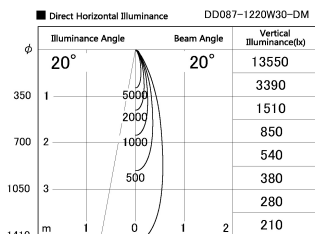

Item no. DD087-1220W30-DM

Series Name: Cledy Micro Pull-out (DD087)

**DISCONTINUED**

Installation	Recessed		
Type	Cledy	Micro	Pull-out (DD087)
Fixture wattage	8.5W		
Beam angle	20 deg		
Color Temp.	3000K		
CRI	Ra>80		
Luminous	635 lm		
Body	Die-cast aluminum alloy		
Body finish	White		
Trim finish	White		
Reflector finish	N/A		
IP Rate	IP20		
Light source	COB module		
Input Voltage	AC220~240V		
Dimming Type	Dimmable		
Certificate	CE, CCC		
Cut Hole	60		