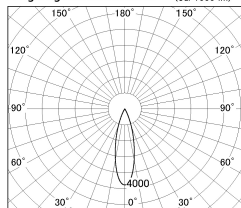

Installation	Recessed		
Type	Cledy	Micro	Pull-out
	(DD087)		
Fixture wattage	8.5W		
Beam angle	25 deg		
Color Temp.	3000K		
CRI	Ra>80		
Luminous	508 lm		
Body	Die-cast aluminum alloy		
Body finish	White		
Trim finish	White		
Reflector finish	N/A		
IP Rate	IP20		
Light source	COB module		
Input Voltage	AC220~240V		
Dimming Type	Dimmable		
Certificate	CE, CCC		
Cut Hole	60		

■ Lighting Distribution Curve (cd/1000 lm)