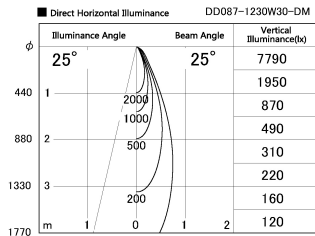

Item no. DD087-1230W30-DM

Series Name: Cledy Micro Pull-out (DD087)

DISCONTINUED

Installation	Recessed
Type	Cledy Micro Pull-out (DD087)
Fixture wattage	8.5W
Beam angle	25 deg
Color Temp.	3000K
CRI	Ra>80
Luminous	508 lm
Body	Die-cast aluminum alloy
Body finish	White
Trim finish	White
Reflector finish	N/A
IP Rate	IP20
Light source	COB module
Input Voltage	AC220~240V
Dimming Type	Dimmable
Certificate	CE, CCC
Cut Hole	60