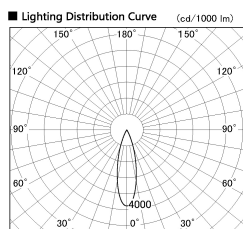

Item no. DD087-1230W30-DM

Series Name: Cledy Micro Pull-out (DD087)

DISCONTINUED

Installation	Recessed
Type	Cledy Micro Pull-out (DD087)
Fixture wattage	8.5W
Beam angle	25 deg
Color Temp.	3000K
CRI	Ra>80
Luminous	508 lm
Body	Die-cast aluminum alloy
Body finish	White
Trim finish	White
Reflector finish	N/A
IP Rate	IP20
Light source	COB module
Input Voltage	AC220~240V
Dimming Type	Dimmable
Certificate	CE, CCC
Cut Hole	60