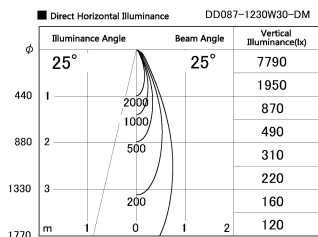

Item no. DD087-1230W30-DM

Series Name: Cledy Micro Pull-out (DD087)

DISCONTINUED

Installation	Recessed
Type	Cledy Micro Pull-out (DD087)
Fixture wattage	8.5W
Beam angle	25 deg
Color Temp.	3000K
CRI	Ra>80
Luminous	508 lm
Body	Die-cast aluminum alloy
Body finish	White
Trim finish	White
Reflector finish	N/A
IP Rate	IP20
Light source	COB module
Input Voltage	AC220~240V
Dimming Type	Dimmable
Certificate	CE, CCC
Cut Hole	60