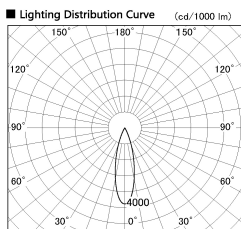

Item no. DD087-1230W30-DM

Series Name: Cledy Micro Pull-out (DD087)

**DISCONTINUED**

■ Direct Horizontal Illuminance DD087-1230W30-DM

φ	Illuminance Angle	Beam Angle	Vertical Illuminance (lx)
1	25°	25°	7790
2			1950
3			870
4			490
8			310
16			220
32			160
64			120

Installation	Recessed
Type	
Fixture wattage	8.5W
Beam angle	25 deg
Color Temp.	3000K
CRI	Ra>80
Luminous	508 lm
Body	Die-cast aluminum alloy
Body finish	White
Trim finish	White
Reflector finish	N/A
IP Rate	IP20
Light source	COB module
Input Voltage	AC220~240V
Dimming Type	Dimmable
Certificate	CE, CCC
Cut Hole	60