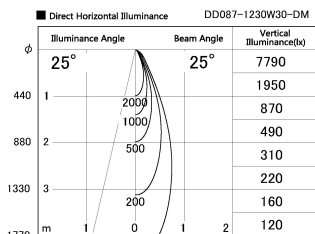

Item no. DD087-1230W30-DM

Series Name: Cledy Micro Pull-out (DD087)

**DISCONTINUED**

Installation	Recessed
Type	Cledy Micro Pull-out (DD087)
Fixture wattage	8.5W
Beam angle	25 deg
Color Temp.	3000K
CRI	Ra>80
Luminous	508 lm
Body	Die-cast aluminum alloy
Body finish	White
Trim finish	White
Reflector finish	N/A
IP Rate	IP20
Light source	COB module
Input Voltage	AC220~240V
Dimming Type	Dimmable
Certificate	CE, CCC
Cut Hole	60