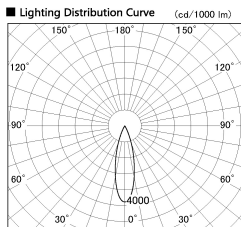

Item no. DD087-1230W30-DM

Series Name: Cledy Micro Pull-out (DD087)

DISCONTINUED

Installation	Recessed
Type	Cledy Micro Pull-out (DD087)
Fixture wattage	8.5W
Beam angle	25 deg
Color Temp.	3000K
CRI	Ra>80
Luminous	508 lm
Body	Die-cast aluminum alloy
Body finish	White
Trim finish	White
Reflector finish	N/A
IP Rate	IP20
Light source	COB module
Input Voltage	AC220~240V
Dimming Type	Dimmable
Certificate	CE, CCC
Cut Hole	60