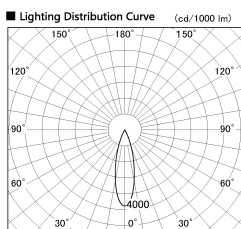

Item no. DD087-1230W30-DM

Series Name: Cledy Micro Pull-out (DD087)

**DISCONTINUED**

Installation	Recessed
Type	Cledy Micro Pull-out (DD087)
Fixture wattage	8.5W
Beam angle	25 deg
Color Temp.	3000K
CRI	Ra>80
Luminous	508 lm
Body	Die-cast aluminum alloy
Body finish	White
Trim finish	White
Reflector finish	N/A
IP Rate	IP20
Light source	COB module
Input Voltage	AC220~240V
Dimming Type	Dimmable
Certificate	CE, CCC
Cut Hole	60