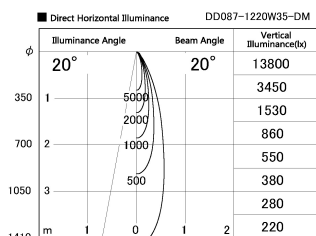

Item no. DD087-1220W35-DM

Series Name: Cledy Micro Pull-out (DD087)

DISCONTINUED

Installation	Recessed		
Type	Cledy	Micro	Pull-out (DD087)
Fixture wattage	8.5W		
Beam angle	20 deg		
Color Temp.	3500K		
CRI	Ra>80		
Luminous	647 lm		
Body	Die-cast aluminum alloy		
Body finish	White		
Trim finish	White		
Reflector finish	N/A		
IP Rate	IP20		
Light source	COB module		
Input Voltage	AC220~240V		
Dimming Type	Dimmable		
Certificate	CE, CCC		
Cut Hole	60		