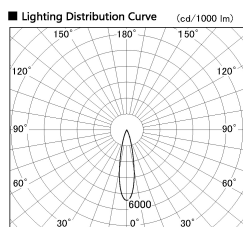

Item no. DD087-1220W35-DM

Series Name: Cledy Micro Pull-out (DD087)

DISCONTINUED

Installation	Recessed		
Type	Cledy	Micro	Pull-out (DD087)
Fixture wattage	8.5W		
Beam angle	20 deg		
Color Temp.	3500K		
CRI	Ra>80		
Luminous	647 lm		
Body	Die-cast aluminum alloy		
Body finish	White		
Trim finish	White		
Reflector finish	N/A		
IP Rate	IP20		
Light source	COB module		
Input Voltage	AC220~240V		
Dimming Type	Dimmable		
Certificate	CE, CCC		
Cut Hole	60		