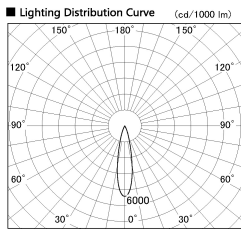

Item no. DD087-1220W35-DM

Series Name: Cledy Micro Pull-out (DD087)

**DISCONTINUED**

Installation	Recessed
Type	Cledy Micro Pull-out (DD087)
Fixture wattage	8.5W
Beam angle	20 deg
Color Temp.	3500K
CRI	Ra>80
Luminous	647 lm
Body	Die-cast aluminum alloy
Body finish	White
Trim finish	White
Reflector finish	N/A
IP Rate	IP20
Light source	COB module
Input Voltage	AC220~240V
Dimming Type	Dimmable
Certificate	CE, CCC
Cut Hole	60