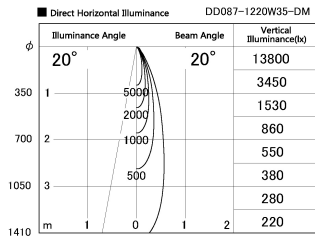

Item no. DD087-1220W35-DM

Series Name: Cledy Micro Pull-out (DD087)

**DISCONTINUED**

Installation	Recessed
Type	Cledy Micro Pull-out (DD087)
Fixture wattage	8.5W
Beam angle	20 deg
Color Temp.	3500K
CRI	Ra>80
Luminous	647 lm
Body	Die-cast aluminum alloy
Body finish	White
Trim finish	White
Reflector finish	N/A
IP Rate	IP20
Light source	COB module
Input Voltage	AC220~240V
Dimming Type	Dimmable
Certificate	CE, CCC
Cut Hole	60