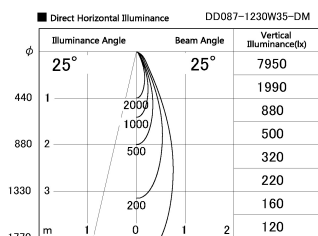

Item no. DD087-1230W35-DM

Series Name: Cledy Micro Pull-out (DD087)

DISCONTINUED

Installation	Recessed		
Type	Cledy	Micro	Pull-out (DD087)
Fixture wattage	8.5W		
Beam angle	25 deg		
Color Temp.	3500K		
CRI	Ra>80		
Luminous	518 lm		
Body	Die-cast aluminum alloy		
Body finish	White		
Trim finish	White		
Reflector finish	N/A		
IP Rate	IP20		
Light source	COB module		
Input Voltage	AC220~240V		
Dimming Type	Dimmable		
Certificate	CE, CCC		
Cut Hole	60		