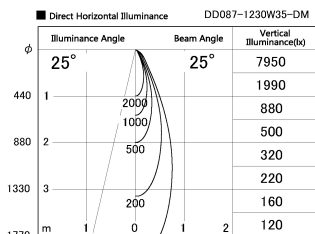

Item no. DD087-1230W35-DM

Series Name: Cledy Micro Pull-out (DD087)

DISCONTINUED

Installation	Recessed
Type	Cledy Micro Pull-out (DD087)
Fixture wattage	8.5W
Beam angle	25 deg
Color Temp.	3500K
CRI	Ra>80
Luminous	518 lm
Body	Die-cast aluminum alloy
Body finish	White
Trim finish	White
Reflector finish	N/A
IP Rate	IP20
Light source	COB module
Input Voltage	AC220~240V
Dimming Type	Dimmable
Certificate	CE, CCC
Cut Hole	60