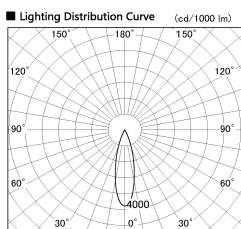

Item no. DD087-1230W35-DM

Series Name: Cledy Micro Pull-out (DD087)

DISCONTINUED

Installation	Recessed
Type	Cledy Micro Pull-out (DD087)
Fixture wattage	8.5W
Beam angle	25 deg
Color Temp.	3500K
CRI	Ra>80
Luminous	518 lm
Body	Die-cast aluminum alloy
Body finish	White
Trim finish	White
Reflector finish	N/A
IP Rate	IP20
Light source	COB module
Input Voltage	AC220~240V
Dimming Type	Dimmable
Certificate	CE, CCC
Cut Hole	60