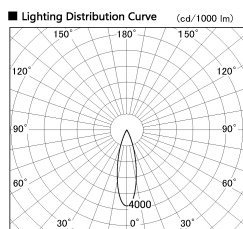

Item no. DD087-1230W35-DM

Series Name: Cledy Micro Pull-out (DD087)

DISCONTINUED

Installation	Recessed		
Type	Cledy	Micro	Pull-out (DD087)
Fixture wattage	8.5W		
Beam angle	25 deg		
Color Temp.	3500K		
CRI	Ra>80		
Luminous	518 lm		
Body	Die-cast aluminum alloy		
Body finish	White		
Trim finish	White		
Reflector finish	N/A		
IP Rate	IP20		
Light source	COB module		
Input Voltage	AC220~240V		
Dimming Type	Dimmable		
Certificate	CE, CCC		
Cut Hole	60		