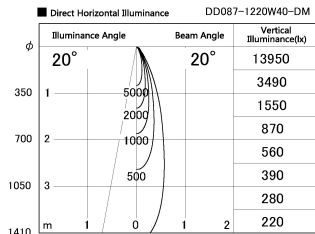

Item no. DD087-1220W40-DM

Series Name: Cledy Micro Pull-out (DD087)

DISCONTINUED

Installation	Recessed		
Type	Cledy	Micro	Pull-out (DD087)
Fixture wattage	8.5W		
Beam angle	20 deg		
Color Temp.	4000K		
CRI	Ra>80		
Luminous	654 lm		
Body	Die-cast aluminum alloy		
Body finish	White		
Trim finish	White		
Reflector finish	N/A		
IP Rate	IP20		
Light source	COB module		
Input Voltage	AC220~240V		
Dimming Type	Dimmable		
Certificate	CE, CCC		
Cut Hole	60		