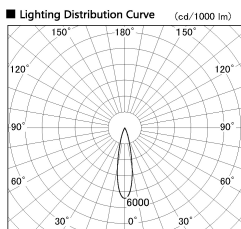

Item no. DD087-1220W40-DM

Series Name: Cledy Micro Pull-out (DD087)

DISCONTINUED

Installation	Recessed		
Type	Cledy	Micro	Pull-out (DD087)
Fixture wattage	8.5W		
Beam angle	20 deg		
Color Temp.	4000K		
CRI	Ra>80		
Luminous	654 lm		
Body	Die-cast aluminum alloy		
Body finish	White		
Trim finish	White		
Reflector finish	N/A		
IP Rate	IP20		
Light source	COB module		
Input Voltage	AC220~240V		
Dimming Type	Dimmable		
Certificate	CE, CCC		
Cut Hole	60		