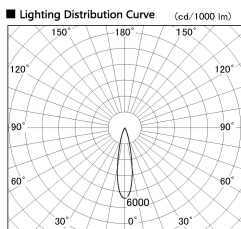

Item no. DD087-1220W40-DM

Series Name: Cledy Micro Pull-out (DD087)

DISCONTINUED

■ Direct Horizontal Illuminance DD087-1220W40-DM

| φ | Illuminance Angle | Beam Angle | Vertical Illuminance (lx) |
|------|-------------------|------------|---------------------------|
| 350 | 20° | 20° | 13950 |
| 1 | | | 3490 |
| 700 | | | 1550 |
| 2 | | | 870 |
| 1050 | | | 560 |
| 3 | | | 390 |
| 1410 | | | 280 |
| m | 1 | 0 | 220 |

| | |
|------------------|-------------------------|
| Installation | Recessed |
| Type | |
| Fixture wattage | 8.5W |
| Beam angle | 20 deg |
| Color Temp. | 4000K |
| CRI | Ra>80 |
| Luminous | 654 lm |
| Body | Die-cast aluminum alloy |
| Body finish | White |
| Trim finish | White |
| Reflector finish | N/A |
| IP Rate | IP20 |
| Light source | COB module |
| Input Voltage | AC220~240V |
| Dimming Type | Dimmable |
| Certificate | CE, CCC |
| Cut Hole | 60 |