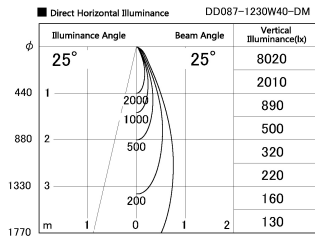

Item no. DD087-1230W40-DM

Series Name: Cledy Micro Pull-out (DD087)

DISCONTINUED

Installation	Recessed
Type	Cledy Micro Pull-out (DD087)
Fixture wattage	8.5W
Beam angle	25 deg
Color Temp.	4000K
CRI	Ra>80
Luminous	523 lm
Body	Die-cast aluminum alloy
Body finish	White
Trim finish	White
Reflector finish	N/A
IP Rate	IP20
Light source	COB module
Input Voltage	AC220~240V
Dimming Type	Dimmable
Certificate	CE, CCC
Cut Hole	60