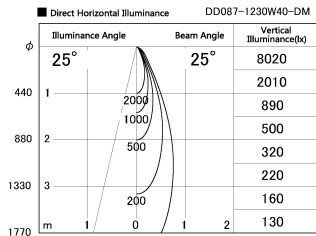

Item no. DD087-1230W40-DM

Series Name: Cledy Micro Pull-out (DD087)

**DISCONTINUED**

Installation	Recessed
Type	
Fixture wattage	8.5W
Beam angle	25 deg
Color Temp.	4000K
CRI	Ra>80
Luminous	523 lm
Body	Die-cast aluminum alloy
Body finish	White
Trim finish	White
Reflector finish	N/A
IP Rate	IP20
Light source	COB module
Input Voltage	AC220~240V
Dimming Type	Dimmable
Certificate	CE, CCC
Cut Hole	60