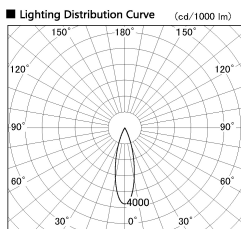

Item no. DD087-1230W40-DM

Series Name: Cledy Micro Pull-out (DD087)

**DISCONTINUED**

Installation	Recessed
Type	
Fixture wattage	8.5W
Beam angle	25 deg
Color Temp.	4000K
CRI	Ra>80
Luminous	523 lm
Body	Die-cast aluminum alloy
Body finish	White
Trim finish	White
Reflector finish	N/A
IP Rate	IP20
Light source	COB module
Input Voltage	AC220~240V
Dimming Type	Dimmable
Certificate	CE, CCC
Cut Hole	60