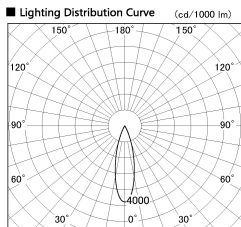

Item no. DD087-1230W40-DM

Series Name: Cledy Micro Pull-out (DD087)

DISCONTINUED

Installation	Recessed
Type	Cledy Micro Pull-out (DD087)
Fixture wattage	8.5W
Beam angle	25 deg
Color Temp.	4000K
CRI	Ra>80
Luminous	523 lm
Body	Die-cast aluminum alloy
Body finish	White
Trim finish	White
Reflector finish	N/A
IP Rate	IP20
Light source	COB module
Input Voltage	AC220~240V
Dimming Type	Dimmable
Certificate	CE, CCC
Cut Hole	60