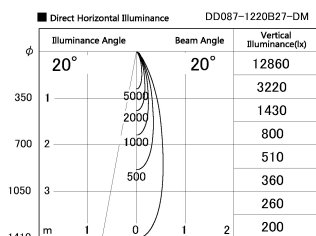

Item no. DD087-1220B27-DM

Series Name: Cledy Micro Pull-out (DD087)

DISCONTINUED

| | |
|------------------|-------------------------|
| Installation | Recessed |
| Type | |
| Fixture wattage | 8.5W |
| Beam angle | 20 deg |
| Color Temp. | 2700K |
| CRI | Ra>80 |
| Luminous | 603 lm |
| Body | Die-cast aluminum alloy |
| Body finish | Black |
| Trim finish | Black |
| Reflector finish | N/A |
| IP Rate | IP20 |
| Light source | COB module |
| Input Voltage | AC220~240V |
| Dimming Type | Dimmable |
| Certificate | CE, CCC |
| Cut Hole | 60 |