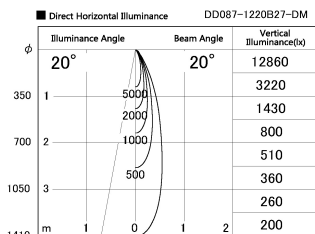

Item no. DD087-1220B27-DM

Series Name: Cledy Micro Pull-out (DD087)

DISCONTINUED

Installation	Recessed
Type	Cledy Micro Pull-out (DD087)
Fixture wattage	8.5W
Beam angle	20 deg
Color Temp.	2700K
CRI	Ra>80
Luminous	603 lm
Body	Die-cast aluminum alloy
Body finish	Black
Trim finish	Black
Reflector finish	N/A
IP Rate	IP20
Light source	COB module
Input Voltage	AC220~240V
Dimming Type	Dimmable
Certificate	CE, CCC
Cut Hole	60