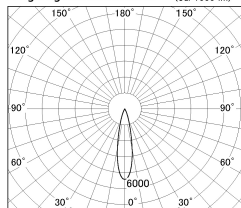

Installation	Recessed		
Type	Cledy	Micro	Pull-out
	(DD087)		
Fixture wattage	8.5W		
Beam angle	20 deg		
Color Temp.	2700K		
CRI	Ra>80		
Luminous	603 lm		
Body	Die-cast aluminum alloy		
Body finish	Black		
Trim finish	Black		
Reflector finish	N/A		
IP Rate	IP20		
Light source	COB module		
Input Voltage	AC220~240V		
Dimming Type	Dimmable		
Certificate	CE, CCC		
Cut Hole	60		

■ Lighting Distribution Curve (cd/1000 lm)