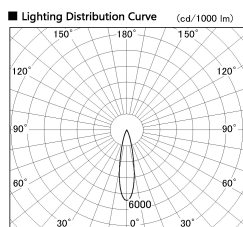

Item no. DD087-1220B27-DM

Series Name: Cledy Micro Pull-out (DD087)

DISCONTINUED

| | |
|------------------|-------------------------|
| Installation | Recessed |
| Type | |
| Fixture wattage | 8.5W |
| Beam angle | 20 deg |
| Color Temp. | 2700K |
| CRI | Ra>80 |
| Luminous | 603 lm |
| Body | Die-cast aluminum alloy |
| Body finish | Black |
| Trim finish | Black |
| Reflector finish | N/A |
| IP Rate | IP20 |
| Light source | COB module |
| Input Voltage | AC220~240V |
| Dimming Type | Dimmable |
| Certificate | CE, CCC |
| Cut Hole | 60 |