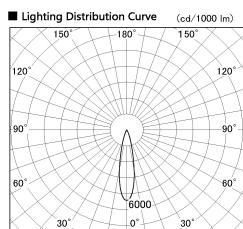

Item no. DD087-1220B27-DM

Series Name: Cledy Micro Pull-out (DD087)

DISCONTINUED

Installation	Recessed
Type	Cledy Micro Pull-out (DD087)
Fixture wattage	8.5W
Beam angle	20 deg
Color Temp.	2700K
CRI	Ra>80
Luminous	603 lm
Body	Die-cast aluminum alloy
Body finish	Black
Trim finish	Black
Reflector finish	N/A
IP Rate	IP20
Light source	COB module
Input Voltage	AC220~240V
Dimming Type	Dimmable
Certificate	CE, CCC
Cut Hole	60