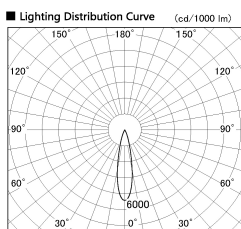

Item no. DD087-1220B27-DM

Series Name: Cledy Micro Pull-out (DD087)

DISCONTINUED

Installation	Recessed
Type	Cledy Micro Pull-out (DD087)
Fixture wattage	8.5W
Beam angle	20 deg
Color Temp.	2700K
CRI	Ra>80
Luminous	603 lm
Body	Die-cast aluminum alloy
Body finish	Black
Trim finish	Black
Reflector finish	N/A
IP Rate	IP20
Light source	COB module
Input Voltage	AC220~240V
Dimming Type	Dimmable
Certificate	CE, CCC
Cut Hole	60