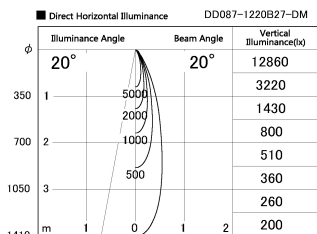

Item no. DD087-1220B27-DM

Series Name: Cledy Micro Pull-out (DD087)

DISCONTINUED

Installation	Recessed
Type	Cledy Micro Pull-out (DD087)
Fixture wattage	8.5W
Beam angle	20 deg
Color Temp.	2700K
CRI	Ra>80
Luminous	603 lm
Body	Die-cast aluminum alloy
Body finish	Black
Trim finish	Black
Reflector finish	N/A
IP Rate	IP20
Light source	COB module
Input Voltage	AC220~240V
Dimming Type	Dimmable
Certificate	CE, CCC
Cut Hole	60