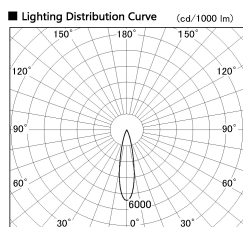

Item no. DD087-1220B27-DM

Series Name: Cledy Micro Pull-out (DD087)

DISCONTINUED

■ Direct Horizontal Illuminance DD087-1220B27-DM

φ	Illuminance Angle	Beam Angle	Vertical Illuminance (lx)
350	20°	20°	12860
700			3220
1050			1430
1410			800
			510
			360
			260
			200

Installation	Recessed
Type	Cledy Micro Pull-out (DD087)
Fixture wattage	8.5W
Beam angle	20 deg
Color Temp.	2700K
CRI	Ra>80
Luminous	603 lm
Body	Die-cast aluminum alloy
Body finish	Black
Trim finish	Black
Reflector finish	N/A
IP Rate	IP20
Light source	COB module
Input Voltage	AC220~240V
Dimming Type	Dimmable
Certificate	CE, CCC
Cut Hole	60