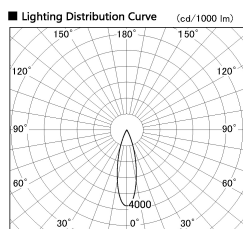

Item no. DD087-1230B27-DM

Series Name: Cledy Micro Pull-out (DD087)

DISCONTINUED

| | |
|------------------|------------------------------|
| Installation | Recessed |
| Type | Cledy Micro Pull-out (DD087) |
| Fixture wattage | 8.5W |
| Beam angle | 25 deg |
| Color Temp. | 2700K |
| CRI | Ra>80 |
| Luminous | 483 lm |
| Body | Die-cast aluminum alloy |
| Body finish | Black |
| Trim finish | Black |
| Reflector finish | N/A |
| IP Rate | IP20 |
| Light source | COB module |
| Input Voltage | AC220~240V |
| Dimming Type | Dimmable |
| Certificate | CE, CCC |
| Cut Hole | 60 |