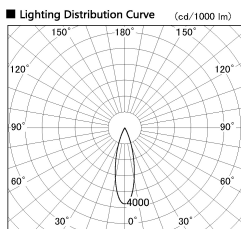

Item no. DD087-1230B27-DM

Series Name: Cledy Micro Pull-out (DD087)

DISCONTINUED

Installation	Recessed
Type	
Fixture wattage	8.5W
Beam angle	25 deg
Color Temp.	2700K
CRI	Ra>80
Luminous	483 lm
Body	Die-cast aluminum alloy
Body finish	Black
Trim finish	Black
Reflector finish	N/A
IP Rate	IP20
Light source	COB module
Input Voltage	AC220~240V
Dimming Type	Dimmable
Certificate	CE, CCC
Cut Hole	60