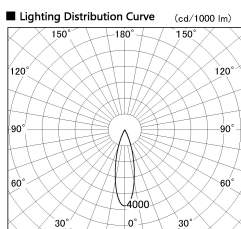

Item no. DD087-1230B27-DM

Series Name: Cledy Micro Pull-out (DD087)

DISCONTINUED

Installation	Recessed		
Type	Cledy	Micro	Pull-out (DD087)
Fixture wattage	8.5W		
Beam angle	25 deg		
Color Temp.	2700K		
CRI	Ra>80		
Luminous	483 lm		
Body	Die-cast aluminum alloy		
Body finish	Black		
Trim finish	Black		
Reflector finish	N/A		
IP Rate	IP20		
Light source	COB module		
Input Voltage	AC220~240V		
Dimming Type	Dimmable		
Certificate	CE, CCC		
Cut Hole	60		