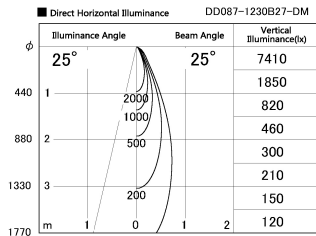

Item no. DD087-1230B27-DM

Series Name: Cledy Micro Pull-out (DD087)

DISCONTINUED

Installation	Recessed
Type	
Fixture wattage	8.5W
Beam angle	25 deg
Color Temp.	2700K
CRI	Ra>80
Luminous	483 lm
Body	Die-cast aluminum alloy
Body finish	Black
Trim finish	Black
Reflector finish	N/A
IP Rate	IP20
Light source	COB module
Input Voltage	AC220~240V
Dimming Type	Dimmable
Certificate	CE, CCC
Cut Hole	60