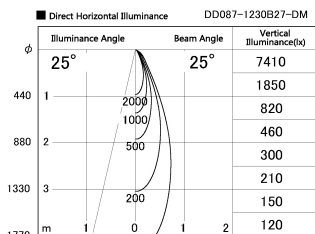

Item no. DD087-1230B27-DM

Series Name: Cledy Micro Pull-out (DD087)

DISCONTINUED

| | |
|------------------|------------------------------|
| Installation | Recessed |
| Type | Cledy Micro Pull-out (DD087) |
| Fixture wattage | 8.5W |
| Beam angle | 25 deg |
| Color Temp. | 2700K |
| CRI | Ra>80 |
| Luminous | 483 lm |
| Body | Die-cast aluminum alloy |
| Body finish | Black |
| Trim finish | Black |
| Reflector finish | N/A |
| IP Rate | IP20 |
| Light source | COB module |
| Input Voltage | AC220~240V |
| Dimming Type | Dimmable |
| Certificate | CE, CCC |
| Cut Hole | 60 |