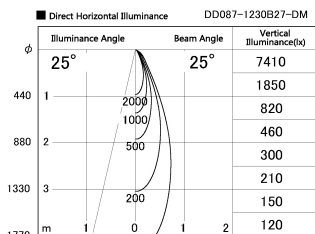

Item no. DD087-1230B27-DM

Series Name: Cledy Micro Pull-out (DD087)

DISCONTINUED

Installation	Recessed		
Type	Cledy	Micro	Pull-out (DD087)
Fixture wattage	8.5W		
Beam angle	25 deg		
Color Temp.	2700K		
CRI	Ra>80		
Luminous	483 lm		
Body	Die-cast aluminum alloy		
Body finish	Black		
Trim finish	Black		
Reflector finish	N/A		
IP Rate	IP20		
Light source	COB module		
Input Voltage	AC220~240V		
Dimming Type	Dimmable		
Certificate	CE, CCC		
Cut Hole	60		