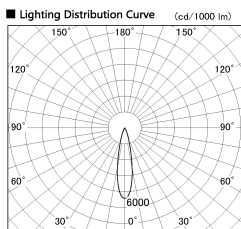

Item no. DD087-1220B30-DM

Series Name: Cledy Micro Pull-out (DD087)

**DISCONTINUED**

■ Direct Horizontal Illuminance DD087-1220B30-DM

φ	Illuminance Angle	Beam Angle	Vertical Illuminance (lx)
350	20°	20°	13550
1			3390
700			1510
2			850
1050			540
3			380
1410			280
m	1	0	210

Installation	Recessed
Type	
Fixture wattage	8.5W
Beam angle	20 deg
Color Temp.	3000K
CRI	Ra>80
Luminous	635 lm
Body	Die-cast aluminum alloy
Body finish	Black
Trim finish	Black
Reflector finish	N/A
IP Rate	IP20
Light source	COB module
Input Voltage	AC220~240V
Dimming Type	Dimmable
Certificate	CE, CCC
Cut Hole	60