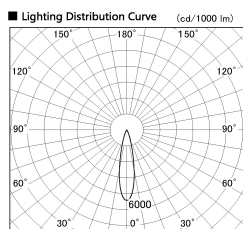

Item no. DD087-1220B30-DM

Series Name: Cledy Micro Pull-out (DD087)

**DISCONTINUED**

■ Direct Horizontal Illuminance DD087-1220B30-DM

Illuminance Angle	Beam Angle	Vertical Illuminance (lx)
20°	20°	13550
350		3390
700		1510
1050		850
1410		540
		380
		280
		210

Installation	Recessed
Type	Cledy Micro Pull-out (DD087)
Fixture wattage	8.5W
Beam angle	20 deg
Color Temp.	3000K
CRI	Ra>80
Luminous	635 lm
Body	Die-cast aluminum alloy
Body finish	Black
Trim finish	Black
Reflector finish	N/A
IP Rate	IP20
Light source	COB module
Input Voltage	AC220~240V
Dimming Type	Dimmable
Certificate	CE, CCC
Cut Hole	60