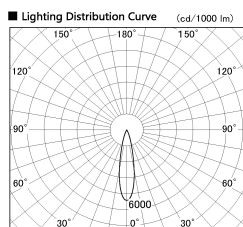

Item no. DD087-1220B30-DM

Series Name: Cledy Micro Pull-out (DD087)

DISCONTINUED

■ Direct Horizontal Illuminance DD087-1220B30-DM

Illuminance Angle	Beam Angle	Vertical Illuminance (lx)
20°	20°	13550
350		3390
700		1510
1050		850
1410		540
		380
		280
		210

Installation	Recessed
Type	Cledy Micro Pull-out (DD087)
Fixture wattage	8.5W
Beam angle	20 deg
Color Temp.	3000K
CRI	Ra>80
Luminous	635 lm
Body	Die-cast aluminum alloy
Body finish	Black
Trim finish	Black
Reflector finish	N/A
IP Rate	IP20
Light source	COB module
Input Voltage	AC220~240V
Dimming Type	Dimmable
Certificate	CE, CCC
Cut Hole	60