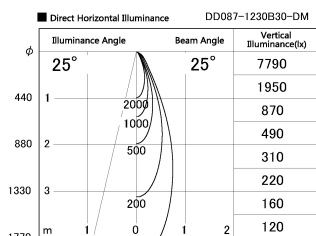

Item no. DD087-1230B30-DM

Series Name: Cledy Micro Pull-out (DD087)

**DISCONTINUED**

Installation	Recessed
Type	
Fixture wattage	8.5W
Beam angle	25 deg
Color Temp.	3000K
CRI	Ra>80
Luminous	508 lm
Body	Die-cast aluminum alloy
Body finish	Black
Trim finish	Black
Reflector finish	N/A
IP Rate	IP20
Light source	COB module
Input Voltage	AC220~240V
Dimming Type	Dimmable
Certificate	CE, CCC
Cut Hole	60