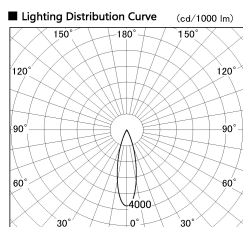

Item no. DD087-1230B30-DM

Series Name: Cledy Micro Pull-out (DD087)

**DISCONTINUED**

Installation	Recessed
Type	
Fixture wattage	8.5W
Beam angle	25 deg
Color Temp.	3000K
CRI	Ra>80
Luminous	508 lm
Body	Die-cast aluminum alloy
Body finish	Black
Trim finish	Black
Reflector finish	N/A
IP Rate	IP20
Light source	COB module
Input Voltage	AC220~240V
Dimming Type	Dimmable
Certificate	CE, CCC
Cut Hole	60