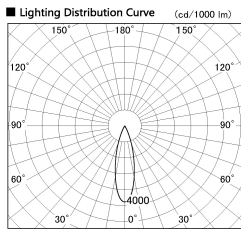

Item no. DD087-1230B30-DM

Series Name: Cledy Micro Pull-out (DD087)

DISCONTINUED

Installation	Recessed		
Type	Cledy	Micro	Pull-out (DD087)
Fixture wattage	8.5W		
Beam angle	25 deg		
Color Temp.	3000K		
CRI	Ra>80		
Luminous	508 lm		
Body	Die-cast aluminum alloy		
Body finish	Black		
Trim finish	Black		
Reflector finish	N/A		
IP Rate	IP20		
Light source	COB module		
Input Voltage	AC220~240V		
Dimming Type	Dimmable		
Certificate	CE, CCC		
Cut Hole	60		