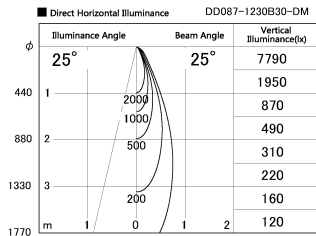

Item no. DD087-1230B30-DM

Series Name: Cledy Micro Pull-out (DD087)

DISCONTINUED

Installation	Recessed		
Type	Cledy	Micro	Pull-out (DD087)
Fixture wattage	8.5W		
Beam angle	25 deg		
Color Temp.	3000K		
CRI	Ra>80		
Luminous	508 lm		
Body	Die-cast aluminum alloy		
Body finish	Black		
Trim finish	Black		
Reflector finish	N/A		
IP Rate	IP20		
Light source	COB module		
Input Voltage	AC220~240V		
Dimming Type	Dimmable		
Certificate	CE, CCC		
Cut Hole	60		