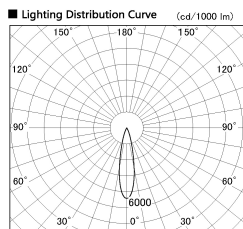

Item no. DD087-1220B35-DM

Series Name: Cledy Micro Pull-out (DD087)

DISCONTINUED

Installation	Recessed
Type	
Fixture wattage	8.5W
Beam angle	20 deg
Color Temp.	3500K
CRI	Ra>80
Luminous	647 lm
Body	Die-cast aluminum alloy
Body finish	Black
Trim finish	Black
Reflector finish	N/A
IP Rate	IP20
Light source	COB module
Input Voltage	AC220~240V
Dimming Type	Dimmable
Certificate	CE, CCC
Cut Hole	60