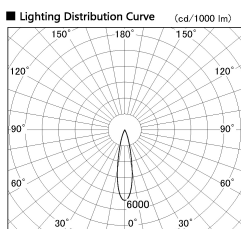

Item no. DD087-1220B35-DM

Series Name: Cledy Micro Pull-out (DD087)

DISCONTINUED

■ Direct Horizontal Illuminance DD087-1220B35-DM

| φ | Illuminance Angle | Beam Angle | Vertical Illuminance (lx) |
|------|-------------------|------------|---------------------------|
| 350 | 20° | 20° | 13800 |
| 1 | | | 3450 |
| 700 | | | 1530 |
| 2 | | | 860 |
| 1050 | | | 550 |
| 3 | | | 380 |
| 1410 | | | 280 |
| m | 1 | 0 | 220 |

| | |
|------------------|-------------------------|
| Installation | Recessed |
| Type | |
| Fixture wattage | 8.5W |
| Beam angle | 20 deg |
| Color Temp. | 3500K |
| CRI | Ra>80 |
| Luminous | 647 lm |
| Body | Die-cast aluminum alloy |
| Body finish | Black |
| Trim finish | Black |
| Reflector finish | N/A |
| IP Rate | IP20 |
| Light source | COB module |
| Input Voltage | AC220~240V |
| Dimming Type | Dimmable |
| Certificate | CE, CCC |
| Cut Hole | 60 |