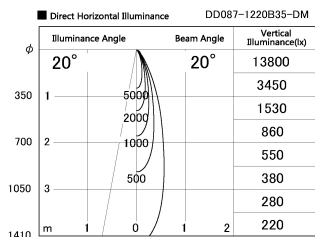

Item no. DD087-1220B35-DM

Series Name: Cledy Micro Pull-out (DD087)

DISCONTINUED

Installation	Recessed
Type	
Fixture wattage	8.5W
Beam angle	20 deg
Color Temp.	3500K
CRI	Ra>80
Luminous	647 lm
Body	Die-cast aluminum alloy
Body finish	Black
Trim finish	Black
Reflector finish	N/A
IP Rate	IP20
Light source	COB module
Input Voltage	AC220~240V
Dimming Type	Dimmable
Certificate	CE, CCC
Cut Hole	60