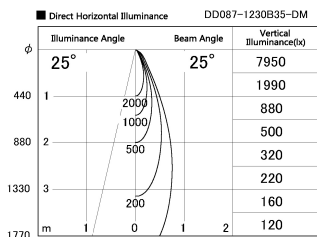

Item no. DD087-1230B35-DM

Series Name: Cledy Micro Pull-out (DD087)

DISCONTINUED

Installation	Recessed
Type	Cledy Micro Pull-out (DD087)
Fixture wattage	8.5W
Beam angle	25 deg
Color Temp.	3500K
CRI	Ra>80
Luminous	518 lm
Body	Die-cast aluminum alloy
Body finish	Black
Trim finish	Black
Reflector finish	N/A
IP Rate	IP20
Light source	COB module
Input Voltage	AC220~240V
Dimming Type	Dimmable
Certificate	CE, CCC
Cut Hole	60