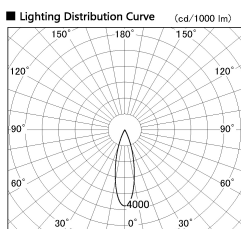

Item no. DD087-1230B35-DM

Series Name: Cledy Micro Pull-out (DD087)

DISCONTINUED

Installation	Recessed
Type	Cledy Micro Pull-out (DD087)
Fixture wattage	8.5W
Beam angle	25 deg
Color Temp.	3500K
CRI	Ra>80
Luminous	518 lm
Body	Die-cast aluminum alloy
Body finish	Black
Trim finish	Black
Reflector finish	N/A
IP Rate	IP20
Light source	COB module
Input Voltage	AC220~240V
Dimming Type	Dimmable
Certificate	CE, CCC
Cut Hole	60