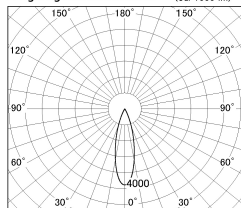

Installation	Recessed		
Type	Cledy	Micro	Pull-out (DD087)
Fixture wattage	8.5W		
Beam angle	25 deg		
Color Temp.	3500K		
CRI	Ra>80		
Luminous	518 lm		
Body	Die-cast aluminum alloy		
Body finish	Black		
Trim finish	Black		
Reflector finish	N/A		
IP Rate	IP20		
Light source	COB module		
Input Voltage	AC220~240V		
Dimming Type	Dimmable		
Certificate	CE, CCC		
Cut Hole	60		

■ Lighting Distribution Curve (cd/1000 lm)