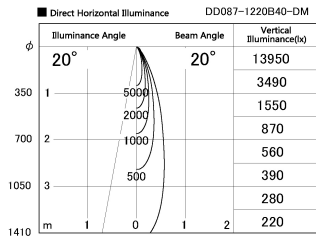

Item no. DD087-1220B40-DM

Series Name: Cledy Micro Pull-out (DD087)

**DISCONTINUED**

Installation	Recessed		
Type	Cledy	Micro	Pull-out (DD087)
Fixture wattage	8.5W		
Beam angle	20 deg		
Color Temp.	4000K		
CRI	Ra>80		
Luminous	654 lm		
Body	Die-cast aluminum alloy		
Body finish	Black		
Trim finish	Black		
Reflector finish	N/A		
IP Rate	IP20		
Light source	COB module		
Input Voltage	AC220~240V		
Dimming Type	Dimmable		
Certificate	CE, CCC		
Cut Hole	60		