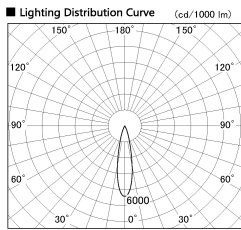

Item no. DD087-1220B40-DM

Series Name: Cledy Micro Pull-out (DD087)

**DISCONTINUED**

Installation	Recessed		
Type	Cledy	Micro	Pull-out (DD087)
Fixture wattage	8.5W		
Beam angle	20 deg		
Color Temp.	4000K		
CRI	Ra>80		
Luminous	654 lm		
Body	Die-cast aluminum alloy		
Body finish	Black		
Trim finish	Black		
Reflector finish	N/A		
IP Rate	IP20		
Light source	COB module		
Input Voltage	AC220~240V		
Dimming Type	Dimmable		
Certificate	CE, CCC		
Cut Hole	60		