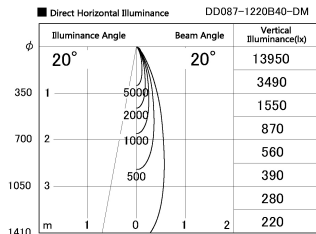

Item no. DD087-1220B40-DM

Series Name: Cledy Micro Pull-out (DD087)

DISCONTINUED

Installation	Recessed
Type	
Fixture wattage	8.5W
Beam angle	20 deg
Color Temp.	4000K
CRI	Ra>80
Luminous	654 lm
Body	Die-cast aluminum alloy
Body finish	Black
Trim finish	Black
Reflector finish	N/A
IP Rate	IP20
Light source	COB module
Input Voltage	AC220~240V
Dimming Type	Dimmable
Certificate	CE, CCC
Cut Hole	60