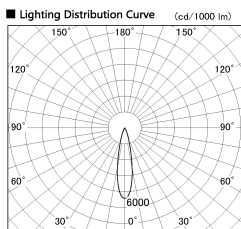

Item no. DD087-1220B40-DM

Series Name: Cledy Micro Pull-out (DD087)

DISCONTINUED

Installation	Recessed
Type	
Fixture wattage	8.5W
Beam angle	20 deg
Color Temp.	4000K
CRI	Ra>80
Luminous	654 lm
Body	Die-cast aluminum alloy
Body finish	Black
Trim finish	Black
Reflector finish	N/A
IP Rate	IP20
Light source	COB module
Input Voltage	AC220~240V
Dimming Type	Dimmable
Certificate	CE, CCC
Cut Hole	60