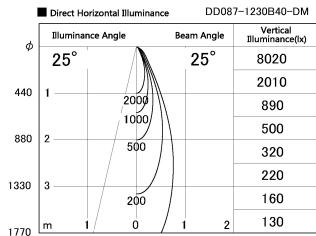

Item no. DD087-1230B40-DM

Series Name: Cledy Micro Pull-out (DD087)

**DISCONTINUED**

Installation	Recessed
Type	Cledy Micro Pull-out (DD087)
Fixture wattage	8.5W
Beam angle	25 deg
Color Temp.	4000K
CRI	Ra>80
Luminous	523 lm
Body	Die-cast aluminum alloy
Body finish	Black
Trim finish	Black
Reflector finish	N/A
IP Rate	IP20
Light source	COB module
Input Voltage	AC220~240V
Dimming Type	Dimmable
Certificate	CE, CCC
Cut Hole	60