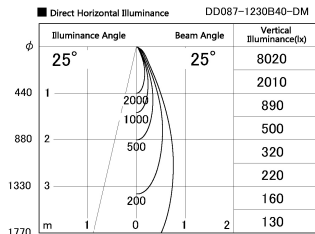

Item no. DD087-1230B40-DM

Series Name: Cledy Micro Pull-out (DD087)

DISCONTINUED

Installation	Recessed
Type	
Fixture wattage	8.5W
Beam angle	25 deg
Color Temp.	4000K
CRI	Ra>80
Luminous	523 lm
Body	Die-cast aluminum alloy
Body finish	Black
Trim finish	Black
Reflector finish	N/A
IP Rate	IP20
Light source	COB module
Input Voltage	AC220~240V
Dimming Type	Dimmable
Certificate	CE, CCC
Cut Hole	60