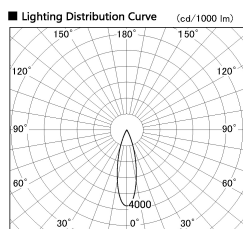

Item no. DD087-1230B40-DM

Series Name: Cledy Micro Pull-out (DD087)

DISCONTINUED

Installation	Recessed		
Type	Cledy	Micro	Pull-out (DD087)
Fixture wattage	8.5W		
Beam angle	25 deg		
Color Temp.	4000K		
CRI	Ra>80		
Luminous	523 lm		
Body	Die-cast aluminum alloy		
Body finish	Black		
Trim finish	Black		
Reflector finish	N/A		
IP Rate	IP20		
Light source	COB module		
Input Voltage	AC220~240V		
Dimming Type	Dimmable		
Certificate	CE, CCC		
Cut Hole	60		