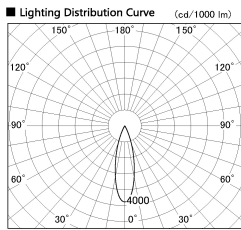

Item no. DD087-1230B40-DM

Series Name: Cledy Micro Pull-out (DD087)

**DISCONTINUED**

Installation	Recessed
Type	Cledy Micro Pull-out (DD087)
Fixture wattage	8.5W
Beam angle	25 deg
Color Temp.	4000K
CRI	Ra>80
Luminous	523 lm
Body	Die-cast aluminum alloy
Body finish	Black
Trim finish	Black
Reflector finish	N/A
IP Rate	IP20
Light source	COB module
Input Voltage	AC220~240V
Dimming Type	Dimmable
Certificate	CE, CCC
Cut Hole	60