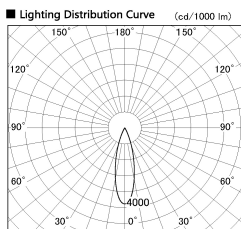

Item no. DD087-1230B40-DM

Series Name: Cledy Micro Pull-out (DD087)

DISCONTINUED

Installation	Recessed
Type	
Fixture wattage	8.5W
Beam angle	25 deg
Color Temp.	4000K
CRI	Ra>80
Luminous	523 lm
Body	Die-cast aluminum alloy
Body finish	Black
Trim finish	Black
Reflector finish	N/A
IP Rate	IP20
Light source	COB module
Input Voltage	AC220~240V
Dimming Type	Dimmable
Certificate	CE, CCC
Cut Hole	60