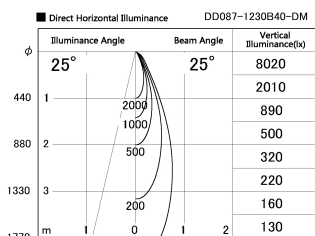

Item no. DD087-1230B40-DM

Series Name: Cledy Micro Pull-out (DD087)

DISCONTINUED

Installation	Recessed		
Type	Cledy	Micro	Pull-out (DD087)
Fixture wattage	8.5W		
Beam angle	25 deg		
Color Temp.	4000K		
CRI	Ra>80		
Luminous	523 lm		
Body	Die-cast aluminum alloy		
Body finish	Black		
Trim finish	Black		
Reflector finish	N/A		
IP Rate	IP20		
Light source	COB module		
Input Voltage	AC220~240V		
Dimming Type	Dimmable		
Certificate	CE, CCC		
Cut Hole	60		