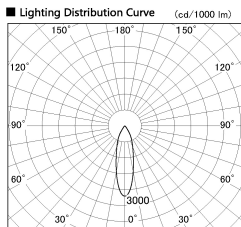

Item no. DD138-5020MB9030D

Series Name:  $\Phi$ 150 Spark (Deep Cone)  
(DD138D)

|                  |  |
|------------------|--|
| Installation     | Recessed Mount                           |
| Type             | $\Phi$ 150 Spark (Deep Cone)<br>(DD138D) |
| Fixture wattage  | 48.5W                                    |
| Beam angle       | 27 deg                                   |
| Color Temp.      | 3000K                                    |
| CRI              | Ra>90                                    |
| Luminous         | 6149 lm                                  |
| Body             | Die-cast aluminum alloy                  |
| Body finish      | Black                                    |
| Trim finish      | Black                                    |
| Reflector finish | Mirror                                   |
| IP Rate          | IP20                                     |
| Light source     | COB module                               |
| Input Voltage    | AC220~240V                               |
| Dimming Type     | Non-Dimmable                             |
| Certificate      | CE,CCC                                   |
| Cut Hole         | 150                                      |

| Height (Weight) | Spot / Medium / Medium flood | Wide flood  |
|-----------------|------------------------------|-------------|
| 48.5W           | 175 (1.4kg)                  |             |
| 41.0W           | 155 (1.1kg)                  |             |
| 28.0W           | 166 (1.1kg)                  | 155 (1.1kg) |
| 23.0W           | 136 (0.9kg)                  | 125 (0.9kg) |
| 20.0W           | 136 (0.9kg)                  | 125 (0.9kg) |