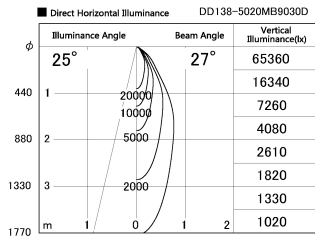

Item no. DD138-5020MB9030D

Series Name:  $\Phi$ 150 Spark (Deep Cone)  
(DD138D)

|                  |  |
|------------------|--|
| Installation     | Recessed Mount                           |
| Type             | $\Phi$ 150 Spark (Deep Cone)<br>(DD138D) |
| Fixture wattage  | 48.5W                                    |
| Beam angle       | 27 deg                                   |
| Color Temp.      | 3000K                                    |
| CRI              | Ra>90                                    |
| Luminous         | 6149 lm                                  |
| Body             | Die-cast aluminum alloy                  |
| Body finish      | Black                                    |
| Trim finish      | Black                                    |
| Reflector finish | Mirror                                   |
| IP Rate          | IP20                                     |
| Light source     | COB module                               |
| Input Voltage    | AC220~240V                               |
| Dimming Type     | Non-Dimmable                             |
| Certificate      | CE,CCC                                   |
| Cut Hole         | 150                                      |

| Height (Weight) | Spot / Medium / Medium flood | Wide flood  |
|-----------------|------------------------------|-------------|
| 48.5W           | 175 (1.4kg)                  |             |
| 41.0W           | 155 (1.1kg)                  |             |
| 28.0W           | 166 (1.1kg)                  | 155 (1.1kg) |
| 23.0W           | 136 (0.9kg)                  | 125 (0.9kg) |
| 20.0W           | 136 (0.9kg)                  | 125 (0.9kg) |