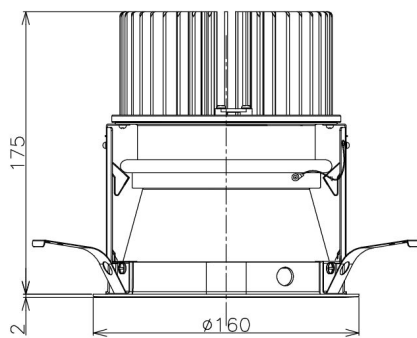

Item no. DD138-5020MB9030D

Series Name:  $\Phi$ 150 Spark (Deep Cone)  
(DD138D)

|                  |  |
|------------------|--|
| Installation     | Recessed Mount                           |
| Type             | $\Phi$ 150 Spark (Deep Cone)<br>(DD138D) |
| Fixture wattage  | 48.5W                                    |
| Beam angle       | 27 deg                                   |
| Color Temp.      | 3000K                                    |
| CRI              | Ra>90                                    |
| Luminous         | 6149 lm                                  |
| Body             | Die-cast aluminum alloy                  |
| Body finish      | Black                                    |
| Trim finish      | Black                                    |
| Reflector finish | Mirror                                   |
| IP Rate          | IP20                                     |
| Light source     | COB module                               |
| Input Voltage    | AC220~240V                               |
| Dimming Type     | Non-Dimmable                             |
| Certificate      | CE,CCC                                   |
| Cut Hole         | 150                                      |

| Height (Weight) | Spot / Medium / Medium flood | Wide flood  |
|-----------------|------------------------------|-------------|
| 48.5W           | 175 (1.4kg)                  |             |
| 41.0W           | 155 (1.1kg)                  |             |
| 28.0W           | 166 (1.1kg)                  | 155 (1.1kg) |
| 23.0W           | 136 (0.9kg)                  | 125 (0.9kg) |
| 20.0W           | 136 (0.9kg)                  | 125 (0.9kg) |