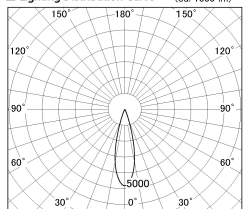

Installation	Recessed mount
Type	Cledy versa L-G Antiglare (DD126_AG-LX)
Fixture wattage	14W
Beam angle	26deg
Color Temp.	2700K
CRI	Ra>90
Luminous	1168 lm
Body	Die-castaluminumalloy
Body finish	N/A
Trim finish	White
Reflector finish	Mirror
IP Rate	IP20
Light source	COB module
Input Voltage	AC220~240V
Dimming Type	Non-Dimmable
Certificate	CE,CCC
Cut Hole	100

■ Lighting Distribution Curve (cd./1000 lm)