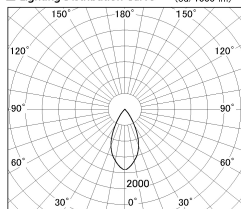

Installation	Recessed mount
Type	Cledy versa L-G Antiglare (DD126_AG-LX)
Fixture wattage	14W
Beam angle	48deg
Color Temp.	2700K
CRI	Ra>90
Luminous	1063 lm
Body	Die-castaluminumalloy
Body finish	N/A
Trim finish	White
Reflector finish	Mirror
IP Rate	IP20
Light source	COB module
Input Voltage	AC220~240V
Dimming Type	Non-Dimmable
Certificate	CE,CCC
Cut Hole	100

■ Lighting Distribution Curve (cd./1000 lm)