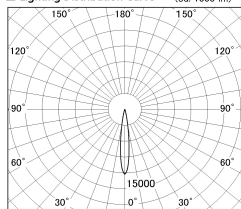

Installation	Recessed mount
Type	Cledy versa L-G Antiglare (DD126_AG-LX)
Fixture wattage	7.4W
Beam angle	14deg
Color Temp.	2700K
CRI	Ra>90
Luminous	535 lm
Body	Die-castaluminumalloy
Body finish	N/A
Trim finish	White
Reflector finish	Mirror
IP Rate	IP20
Light source	COB module
Input Voltage	AC220~240V
Dimming Type	Non-Dimmable
Certificate	CE,CCC
Cut Hole	100

■ Lighting Distribution Curve (cd./1000 lm)