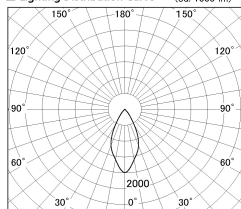

Installation	Recessed mount
Type	Cledy versa L-G Antiglare (DD126_AG-LX)
Fixture wattage	7.4W
Beam angle	48deg
Color Temp.	2700K
CRI	Ra>90
Luminous	536 lm
Body	Die-castaluminumalloy
Body finish	N/A
Trim finish	White
Reflector finish	Mirror
IP Rate	IP20
Light source	COB module
Input Voltage	AC220~240V
Dimming Type	Non-Dimmable
Certificate	CE,CCC
Cut Hole	100

■ Lighting Distribution Curve (cd./1000 lm)