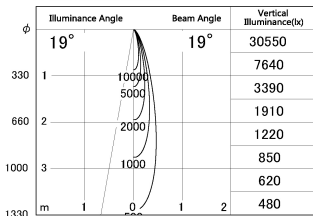

Item no. DD126-1415MW9030-LX

Series Name: Cledy versa L-G Antiglare
(DD126_AG-LX)

■ Lighting Distribution Curve (cd./1000 lm)

Installation	Recessed mount
Type	Cledy versa L-G Antiglare (DD126_AG-LX)
Fixture wattage	14W
Beam angle	19deg
Color Temp.	3000K
CRI	Ra>90
Luminous	1081 lm
Body	Die-cast aluminum alloy
Body finish	N/A
Trim finish	White
Reflector finish	Mirror
IP Rate	IP20
Light source	COB module
Input Voltage	AC220~240V
Dimming Type	Non-Dimmable
Certificate	CE,CCC
Cut Hole	100