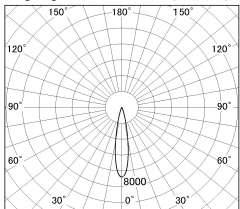

■ Lighting Distribution Curve (cd./1000 lm)