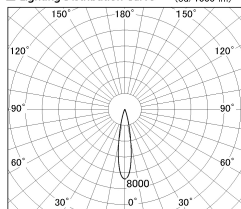

Installation	Recessed mount
Type	Cledy versa L-G Antiglare (DD126_AG-LX)
Fixture wattage	14W
Beam angle	19deg
Color Temp.	3500K
CRI	Ra>90
Luminous	1124 lm
Body	Die-castaluminumalloy
Body finish	N/A
Trim finish	White
Reflector finish	Mirror
IP Rate	IP20
Light source	COB module
Input Voltage	AC220~240V
Dimming Type	Non-Dimmable
Certificate	CE,CCC
Cut Hole	100

■ Lighting Distribution Curve (cd./1000 lm)