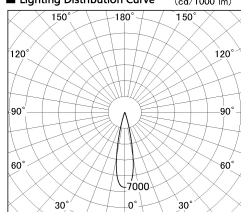

Installation	Recessed mount
Type	Cledy versa L-G Antiglare (DD126_AG-LX)
Fixture wattage	7.4W
Beam angle	22deg
Color Temp.	3500K
CRI	Ra>90
Luminous	641 lm
Body	Die-castaluminumalloy
Body finish	N/A
Trim finish	White
Reflector finish	Mirror
IP Rate	IP20
Light source	COB module
Input Voltage	AC220~240V
Dimming Type	Non-Dimmable
Certificate	CE,CCC
Cut Hole	100

■ Lighting Distribution Curve (cd./1000 lm)