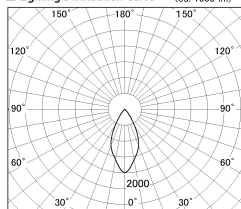

Installation	Recessed mount
Type	Cledy versa L-G Antiglare (DD126_AG-LX)
Fixture wattage	7.4W
Beam angle	48deg
Color Temp.	3500K
CRI	Ra>90
Luminous	580 lm
Body	Die-castaluminumalloy
Body finish	N/A
Trim finish	White
Reflector finish	Mirror
IP Rate	IP20
Light source	COB module
Input Voltage	AC220~240V
Dimming Type	Non-Dimmable
Certificate	CE,CCC
Cut Hole	100

■ Lighting Distribution Curve (cd./1000 lm)