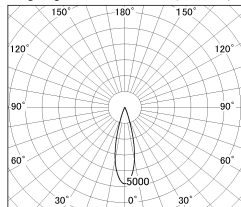

Installation	Recessed mount
Type	Cledy versa L-G Antiglare (DD126_AG-LX)
Fixture wattage	14W
Beam angle	26deg
Color Temp.	4000K
CRI	Ra>90
Luminous	1290 lm
Body	Die-cast aluminum alloy
Body finish	N/A
Trim finish	Black
Reflector finish	Mirror
IP Rate	IP20
Light source	COB module
Input Voltage	AC220~240V
Dimming Type	Non-Dimmable
Certificate	CE,CCC
Cut Hole	100

■ Lighting Distribution Curve (cd/1000 lm)

φ	Illuminance Angle	Beam Angle	Vertical Illuminance (lx)
	25°	26°	24990
440			6250
880			2780
1330			1560
1770			1000
			690
			510
			390