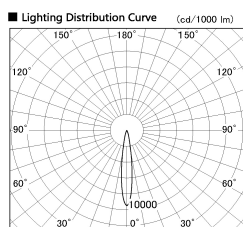

Item no. DD126-4015DW9027-LX

Series Name: Cledy versa L-G Antiglare  
(DD126\_AG-LX)

Dark Mirror Reflector

■ Direct Horizontal Illuminance DD126-4015DW9027-LX

φ	Illuminance Angle	Beam Angle	Vertical Illuminance (lx)
14°		15°	114720
240	50000		28680
	20000		12750
490	10000		7170
2			4590
730	5000		3190
3			2340
980	m	2.0	1790

Installation	Recessed mount
Type	Cledy versa L-G Antiglare (DD126_AG-LX)
Fixture wattage	38.5W
Beam angle	15deg
Color Temp.	2700K
CRI	Ra>90
Luminous	3005 lm
Body	Die-cast aluminum alloy
Body finish	N/A
Trim finish	White
Reflector finish	Dark Mirror
IP Rate	IP20
Light source	COB module
Input Voltage	AC220~240V
Dimming Type	Non-Dimmable
Certificate	CE,CCC
Cut Hole	150