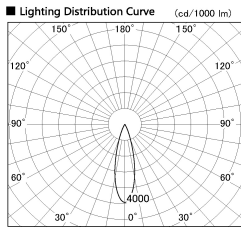

Item no. DD126-4025DW9027-LX

Series Name: Cledy versa L-G Antiglare
(DD126_AG-LX)

Dark Mirror Reflector

■ Direct Horizontal Illuminance DD126-4025DW9027-LX

φ	Illuminance Angle	Beam Angle	Vertical Illuminance (lx)
440	25°	27°	51320
1			12830
880			5700
2			3210
1330			2050
3			1430
1770			1050
m	1	2	800

Installation	Recessed mount
Type	Cledy versa L-G Antiglare (DD126_AG-LX)
Fixture wattage	38.5W
Beam angle	27deg
Color Temp.	2700K
CRI	Ra>90
Luminous	3240 lm
Body	Die-cast aluminum alloy
Body finish	N/A
Trim finish	White
Reflector finish	Dark Mirror
IP Rate	IP20
Light source	COB module
Input Voltage	AC220~240V
Dimming Type	Non-Dimmable
Certificate	CE,CCC
Cut Hole	150