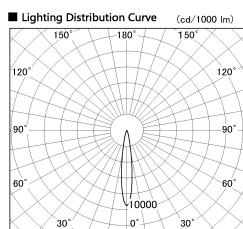

Item no. DD126-3715DW9027-LX

Series Name: Cledy versa L-G Antiglare
(DD126_AG-LX)

Dark Mirror Reflector

■ Direct Horizontal Illuminance DD126-3715DW9027-LX

φ	Illuminance Angle	Beam Angle	Vertical Illuminance (lx)
14°		15°	109570
240	50000		27390
490	20000		12170
730	10000		6850
980	5000		4380
			3040
			2240
			1710

Installation	Recessed mount
Type	Cledy versa L-G Antiglare (DD126_AG-LX)
Fixture wattage	35.5W
Beam angle	15deg
Color Temp.	2700K
CRI	Ra>90
Luminous	2870 lm
Body	Die-cast aluminum alloy
Body finish	N/A
Trim finish	White
Reflector finish	Dark Mirror
IP Rate	IP20
Light source	COB module
Input Voltage	AC220~240V
Dimming Type	Non-Dimmable
Certificate	CE,CCC
Cut Hole	150