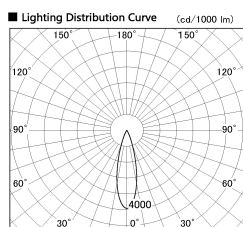

Item no. DD126-3725DW9027-LX

Series Name: Cledy versa L-G Antiglare  
(DD126\_AG-LX)

Dark Mirror Reflector

■ Direct Horizontal Illuminance DD126-3725DW9027-LX

φ	Illuminance Angle	Beam Angle	Vertical Illuminance (lx)	
440	25°	27°	48840	
1			12210	
880			5430	
2			3050	
1330			1950	
3			1360	
1770			1000	
m	1	1	2	760

Installation	Recessed mount
Type	Cledy versa L-G Antiglare (DD126_AG-LX)
Fixture wattage	35.5W
Beam angle	27deg
Color Temp.	2700K
CRI	Ra>90
Luminous	3083 lm
Body	Die-cast aluminum alloy
Body finish	N/A
Trim finish	White
Reflector finish	Dark Mirror
IP Rate	IP20
Light source	COB module
Input Voltage	AC220~240V
Dimming Type	Non-Dimmable
Certificate	CE,CCC
Cut Hole	150