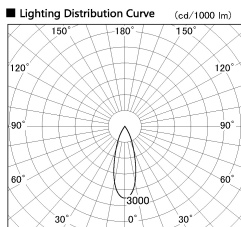

Item no. DD126-3735DW9027-LX

Series Name: Cledy versa L-G Antiglare
(DD126_AG-LX)

Dark Mirror Reflector

■ Direct Horizontal Illuminance DD126-3735DW9027-LX

φ	Illuminance Angle	Beam Angle	Vertical Illuminance (lx)
530	30°	32°	33160
1070			8290
1600			3680
2140			2070
			1330
			920
			680
			520

Installation	Recessed mount
Type	Cledy versa L-G Antiglare (DD126_AG-LX)
Fixture wattage	35.5W
Beam angle	32deg
Color Temp.	2700K
CRI	Ra>90
Luminous	3041 lm
Body	Die-cast aluminum alloy
Body finish	N/A
Trim finish	White
Reflector finish	Dark Mirror
IP Rate	IP20
Light source	COB module
Input Voltage	AC220~240V
Dimming Type	Non-Dimmable
Certificate	CE,CCC
Cut Hole	150