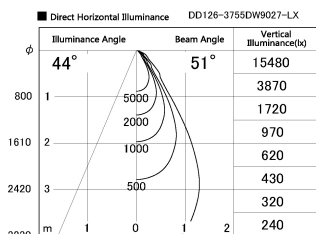

Item no. DD126-3755DW9027-LX

Series Name: Cledy versa L-G Antiglare
(DD126_AG-LX)

Dark Mirror Reflector

Installation	Recessed mount
Type	Cledy versa L-G Antiglare (DD126_AG-LX)
Fixture wattage	35.5W
Beam angle	51deg
Color Temp.	2700K
CRI	Ra>90
Luminous	2635 lm
Body	Die-cast aluminum alloy
Body finish	N/A
Trim finish	White
Reflector finish	Dark Mirror
IP Rate	IP20
Light source	COB module
Input Voltage	AC220~240V
Dimming Type	Non-Dimmable
Certificate	CE,CCC
Cut Hole	150