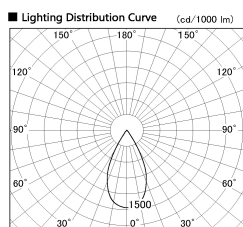

Item no. DD126-3755DW9027-LX

Series Name: Cledy versa L-G Antiglare
(DD126_AG-LX)

Dark Mirror Reflector

Installation	Recessed mount
Type	Cledy versa L-G Antiglare (DD126_AG-LX)
Fixture wattage	35.5W
Beam angle	51deg
Color Temp.	2700K
CRI	Ra>90
Luminous	2635 lm
Body	Die-cast aluminum alloy
Body finish	N/A
Trim finish	White
Reflector finish	Dark Mirror
IP Rate	IP20
Light source	COB module
Input Voltage	AC220~240V
Dimming Type	Non-Dimmable
Certificate	CE,CCC
Cut Hole	150