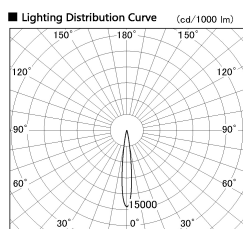

Item no. DD126-2515DW9027-LX

Series Name: Cledy versa L-G Antiglare
(DD126_AG-LX)

Dark Mirror Reflector

■ Direct Horizontal Illuminance DD126-2515DW9027-LX

φ	Illuminance Angle	Beam Angle	Vertical Illuminance (lx)
210	12°	13°	97530
1			24380
420			10840
2			6100
630			3900
3			2710
840			1990
m	1	2	1520

Installation	Recessed mount
Type	Cledy versa L-G Antiglare (DD126_AG-LX)
Fixture wattage	24W
Beam angle	14deg
Color Temp.	2700K
CRI	Ra>90
Luminous	1675 lm
Body	Die-castaluminumalloy
Body finish	N/A
Trim finish	White
Reflector finish	Dark Mirror
IP Rate	IP20
Light source	COB module
Input Voltage	AC220~240V
Dimming Type	Non-Dimmable
Certificate	CE,CCC
Cut Hole	125