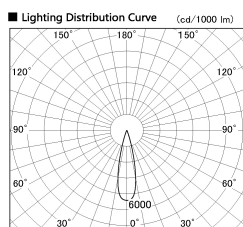

Item no. DD126-2525DW9027-LX

Series Name: Cledy versa L-G Antiglare  
(DD126\_AG-LX)

Dark Mirror Reflector

■ Direct Horizontal Illuminance DD126-2525DW9027-LX

φ	Illuminance Angle	Beam Angle	Vertical Illuminance (lx)
420	24°	25°	38900
850			9720
1270			4320
1700			2430
			1560
			1080
			790
			610

Installation	Recessed mount
Type	Cledy versa L-G Antiglare (DD126_AG-LX)
Fixture wattage	24W
Beam angle	25deg
Color Temp.	2700K
CRI	Ra>90
Luminous	1828 lm
Body	Die-cast aluminum alloy
Body finish	N/A
Trim finish	White
Reflector finish	Dark Mirror
IP Rate	IP20
Light source	COB module
Input Voltage	AC220~240V
Dimming Type	Non-Dimmable
Certificate	CE,CCC
Cut Hole	125