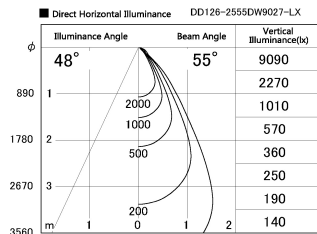

Item no. DD126-2555DW9027-LX

Series Name: Cledy versa L-G Antiglare
(DD126_AG-LX)

Dark Mirror Reflector

| | |
|------------------|--|
| Installation | Recessed mount |
| Type | Cledy versa L-G Antiglare (DD126_AG-LX) |
| Fixture wattage | 24W |
| Beam angle | 55deg |
| Color Temp. | 2700K |
| CRI | Ra>90 |
| Luminous | 1714 lm |
| Body | Die-cast aluminum alloy |
| Body finish | N/A |
| Trim finish | White |
| Reflector finish | Dark Mirror |
| IP Rate | IP20 |
| Light source | COB module |
| Input Voltage | AC220~240V |
| Dimming Type | Non-Dimmable |
| Certificate | CE,CCC |
| Cut Hole | 125 |