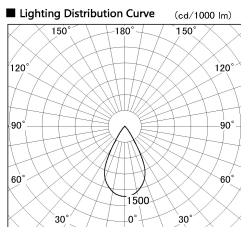

Item no. DD126-2555DW9027-LX

Series Name: Cledy versa L-G Antiglare
(DD126_AG-LX)

Dark Mirror Reflector

| | |
|------------------|--|
| Installation | Recessed mount |
| Type | Cledy versa L-G Antiglare (DD126_AG-LX) |
| Fixture wattage | 24W |
| Beam angle | 55deg |
| Color Temp. | 2700K |
| CRI | Ra>90 |
| Luminous | 1714 lm |
| Body | Die-cast aluminum alloy |
| Body finish | N/A |
| Trim finish | White |
| Reflector finish | Dark Mirror |
| IP Rate | IP20 |
| Light source | COB module |
| Input Voltage | AC220~240V |
| Dimming Type | Non-Dimmable |
| Certificate | CE,CCC |
| Cut Hole | 125 |