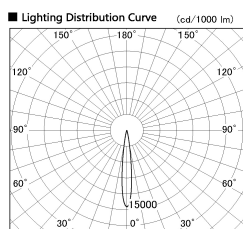

Item no. DD126-2015DW9027-LX

Series Name: Cledy versa L-G Antiglare
(DD126_AG-LX)

Dark Mirror Reflector

■ Direct Horizontal Illuminance DD126-2015DW9027-LX

φ	Illuminance Angle	Beam Angle	Vertical Illuminance (lx)
210	12°	13°	75760
180			18940
150			8420
120			4730
90			3030
60			2100
30			1550
0			1180

Installation	Recessed mount
Type	Cledy versa L-G Antiglare (DD126_AG-LX)
Fixture wattage	18.6W
Beam angle	14deg
Color Temp.	2700K
CRI	Ra>90
Luminous	1301 lm
Body	Die-cast aluminum alloy
Body finish	N/A
Trim finish	White
Reflector finish	Dark Mirror
IP Rate	IP20
Light source	COB module
Input Voltage	AC220~240V
Dimming Type	Non-Dimmable
Certificate	CE,CCC
Cut Hole	125