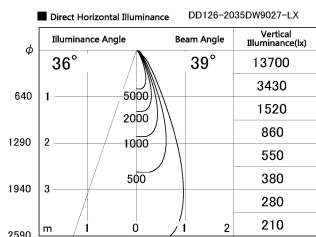

Item no. DD126-2035DW9027-LX

Series Name: Cledy versa L-G Antiglare  
(DD126\_AG-LX)

Dark Mirror Reflector

Installation	Recessed mount
Type	Cledy versa L-G Antiglare (DD126_AG-LX)
Fixture wattage	18.6W
Beam angle	38deg
Color Temp.	2700K
CRI	Ra>90
Luminous	1451 lm
Body	Die-castaluminumalloy
Body finish	N/A
Trim finish	White
Reflector finish	Dark Mirror
IP Rate	IP20
Light source	COB module
Input Voltage	AC220~240V
Dimming Type	Non-Dimmable
Certificate	CE,CCC
Cut Hole	125