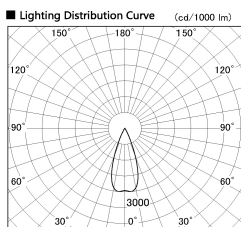

Item no. DD126-2035DW9027-LX

Series Name: Cledy versa L-G Antiglare  
(DD126\_AG-LX)

Dark Mirror Reflector

Installation	Recessed mount
Type	Cledy versa L-G Antiglare (DD126_AG-LX)
Fixture wattage	18.6W
Beam angle	38deg
Color Temp.	2700K
CRI	Ra>90
Luminous	1451 lm
Body	Die-castaluminumalloy
Body finish	N/A
Trim finish	White
Reflector finish	Dark Mirror
IP Rate	IP20
Light source	COB module
Input Voltage	AC220~240V
Dimming Type	Non-Dimmable
Certificate	CE,CCC
Cut Hole	125