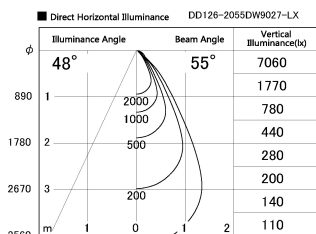

Item no. DD126-2055DW9027-LX

Series Name: Cledy versa L-G Antiglare  
(DD126\_AG-LX)

Dark Mirror Reflector

Installation	Recessed mount
Type	Cledy versa L-G Antiglare (DD126_AG-LX)
Fixture wattage	18.6W
Beam angle	55deg
Color Temp.	2700K
CRI	Ra>90
Luminous	1331 lm
Body	Die-cast aluminum alloy
Body finish	N/A
Trim finish	White
Reflector finish	Dark Mirror
IP Rate	IP20
Light source	COB module
Input Voltage	AC220~240V
Dimming Type	Non-Dimmable
Certificate	CE,CCC
Cut Hole	125