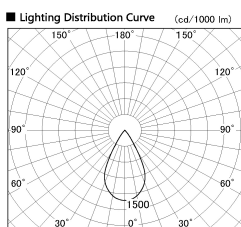

Item no. DD126-2055DW9027-LX

Series Name: Cledy versa L-G Antiglare  
(DD126\_AG-LX)

Dark Mirror Reflector

Installation	Recessed mount
Type	Cledy versa L-G Antiglare (DD126_AG-LX)
Fixture wattage	18.6W
Beam angle	55deg
Color Temp.	2700K
CRI	Ra>90
Luminous	1331 lm
Body	Die-cast aluminum alloy
Body finish	N/A
Trim finish	White
Reflector finish	Dark Mirror
IP Rate	IP20
Light source	COB module
Input Voltage	AC220~240V
Dimming Type	Non-Dimmable
Certificate	CE,CCC
Cut Hole	125