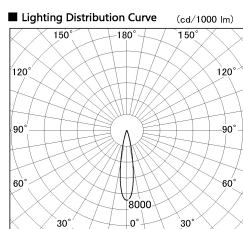

Item no. DD126-1415DW9027-LX

Series Name: Cledy versa L-G Antiglare
(DD126_AG-LX)

Dark Mirror Reflector

■ Direct Horizontal Illuminance DD126-1415DW9027-LX

φ	Illuminance Angle	Beam Angle	Vertical Illuminance (lx)
1330	19°	19°	30910
660			7730
330			3430
1000			1930
330			1240
1000			860
330			630
1330			480

Installation	Recessed mount
Type	Cledy versa L-G Antiglare (DD126_AG-LX)
Fixture wattage	14W
Beam angle	19deg
Color Temp.	2700K
CRI	Ra>90
Luminous	1090 lm
Body	Die-cast aluminum alloy
Body finish	N/A
Trim finish	White
Reflector finish	Dark Mirror
IP Rate	IP20
Light source	COB module
Input Voltage	AC220~240V
Dimming Type	Non-Dimmable
Certificate	CE,CCC
Cut Hole	100