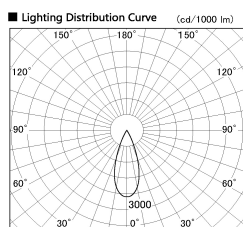

Item no. DD126-1435DW9027-LX

Series Name: Cledy versa L-G Antiglare
(DD126_AG-LX)

Dark Mirror Reflector

Installation	Recessed mount
Type	Cledy versa L-G Antiglare (DD126_AG-LX)
Fixture wattage	14W
Beam angle	38deg
Color Temp.	2700K
CRI	Ra>90
Luminous	1162 lm
Body	Die-castaluminumalloy
Body finish	N/A
Trim finish	White
Reflector finish	Dark Mirror
IP Rate	IP20
Light source	COB module
Input Voltage	AC220~240V
Dimming Type	Non-Dimmable
Certificate	CE,CCC
Cut Hole	100