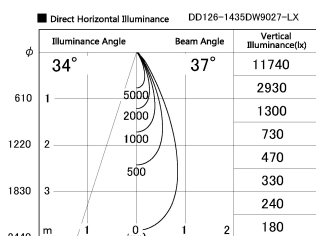

Item no. DD126-1435DW9027-LX

Series Name: Cledy versa L-G Antiglare
(DD126_AG-LX)

Dark Mirror Reflector

Installation	Recessed mount
Type	Cledy versa L-G Antiglare (DD126_AG-LX)
Fixture wattage	14W
Beam angle	38deg
Color Temp.	2700K
CRI	Ra>90
Luminous	1162 lm
Body	Die-castaluminumalloy
Body finish	N/A
Trim finish	White
Reflector finish	Dark Mirror
IP Rate	IP20
Light source	COB module
Input Voltage	AC220~240V
Dimming Type	Non-Dimmable
Certificate	CE,CCC
Cut Hole	100