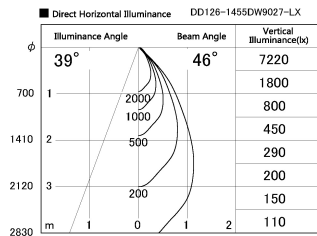

Item no. DD126-1455DW9027-LX

Series Name: Cledy versa L-G Antiglare  
(DD126\_AG-LX)

Dark Mirror Reflector

Installation	Recessed mount
Type	Cledy versa L-G Antiglare (DD126_AG-LX)
Fixture wattage	14W
Beam angle	48deg
Color Temp.	2700K
CRI	Ra>90
Luminous	1097 lm
Body	Die-cast aluminum alloy
Body finish	N/A
Trim finish	White
Reflector finish	Dark Mirror
IP Rate	IP20
Light source	COB module
Input Voltage	AC220~240V
Dimming Type	Non-Dimmable
Certificate	CE,CCC
Cut Hole	100