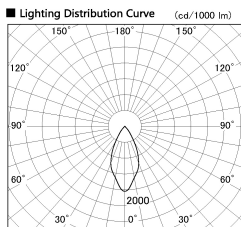

Item no. DD126-1455DW9027-LX

Series Name: Cledy versa L-G Antiglare  
(DD126\_AG-LX)

Dark Mirror Reflector

Installation	Recessed mount
Type	Cledy versa L-G Antiglare (DD126_AG-LX)
Fixture wattage	14W
Beam angle	48deg
Color Temp.	2700K
CRI	Ra>90
Luminous	1097 lm
Body	Die-cast aluminum alloy
Body finish	N/A
Trim finish	White
Reflector finish	Dark Mirror
IP Rate	IP20
Light source	COB module
Input Voltage	AC220~240V
Dimming Type	Non-Dimmable
Certificate	CE,CCC
Cut Hole	100