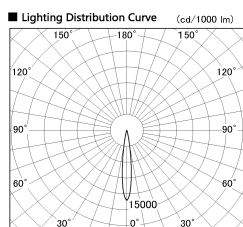

Item no. DD126-0815DW9027-LX

Series Name: Cledy versa L-G Antiglare
(DD126_AG-LX)

Dark Mirror Reflector

■ Direct Horizontal Illuminance DD126-0815DW9027-LX

Illuminance Angle	Beam Angle	Vertical Illuminance (lx)
13°	14°	30170
1		7540
2		3350
3		1890
450		1210
600		840
910		620
1	0	470

Installation	Recessed mount
Type	Cledy versa L-G Antiglare (DD126_AG-LX)
Fixture wattage	7.4W
Beam angle	14deg
Color Temp.	2700K
CRI	Ra>90
Luminous	567 lm
Body	Die-cast aluminum alloy
Body finish	N/A
Trim finish	White
Reflector finish	Dark Mirror
IP Rate	IP20
Light source	COB module
Input Voltage	AC220~240V
Dimming Type	Non-Dimmable
Certificate	CE,CCC
Cut Hole	100