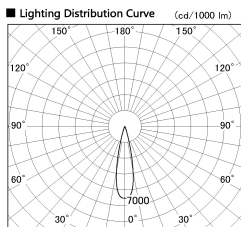

Item no. DD126-0825DW9027-LX

Series Name: Cledy versa L-G Antiglare  
(DD126\_AG-LX)

Dark Mirror Reflector

■ Direct Horizontal Illuminance DD126-0825DW9027-LX

φ	Illuminance Angle	Beam Angle	Vertical Illuminance (lx)
380	22°	23°	15860
770			3970
1160			1760
1550			990
			630
			440
			320
			250

Installation	Recessed mount
Type	Cledy versa L-G Antiglare (DD126_AG-LX)
Fixture wattage	7.4W
Beam angle	22deg
Color Temp.	2700K
CRI	Ra>90
Luminous	623 lm
Body	Die-castaluminumalloy
Body finish	N/A
Trim finish	White
Reflector finish	Dark Mirror
IP Rate	IP20
Light source	COB module
Input Voltage	AC220~240V
Dimming Type	Non-Dimmable
Certificate	CE,CCC
Cut Hole	100